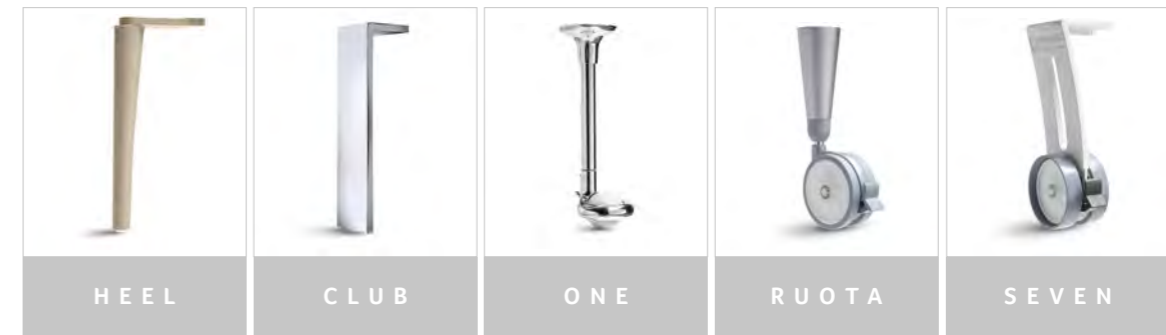

SUPPORTI > H 27 | LEGS > H 27

STANDARD

CONO

KING

QUEEN

HEEL

CLUB

ONE