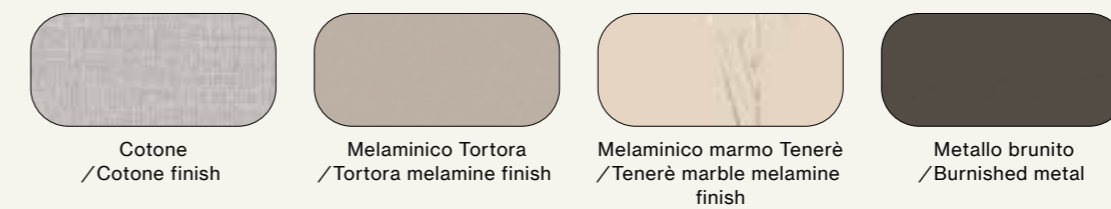

Elementi/Elements

- Armadio battente con anta Noto Vertical
/Hinged wardrobe with Noto Vertical door

Finiture/Finishes:

Finiture/Finishes:

Letti/Beds

Letto Aura da pag 116

Finiture/Finishes:

<p>Materico (Cotto, Carbone, Rovere) Melaminico Neutro (Seta)</p>	<p>Laccato opaco</p>
---	----------------------