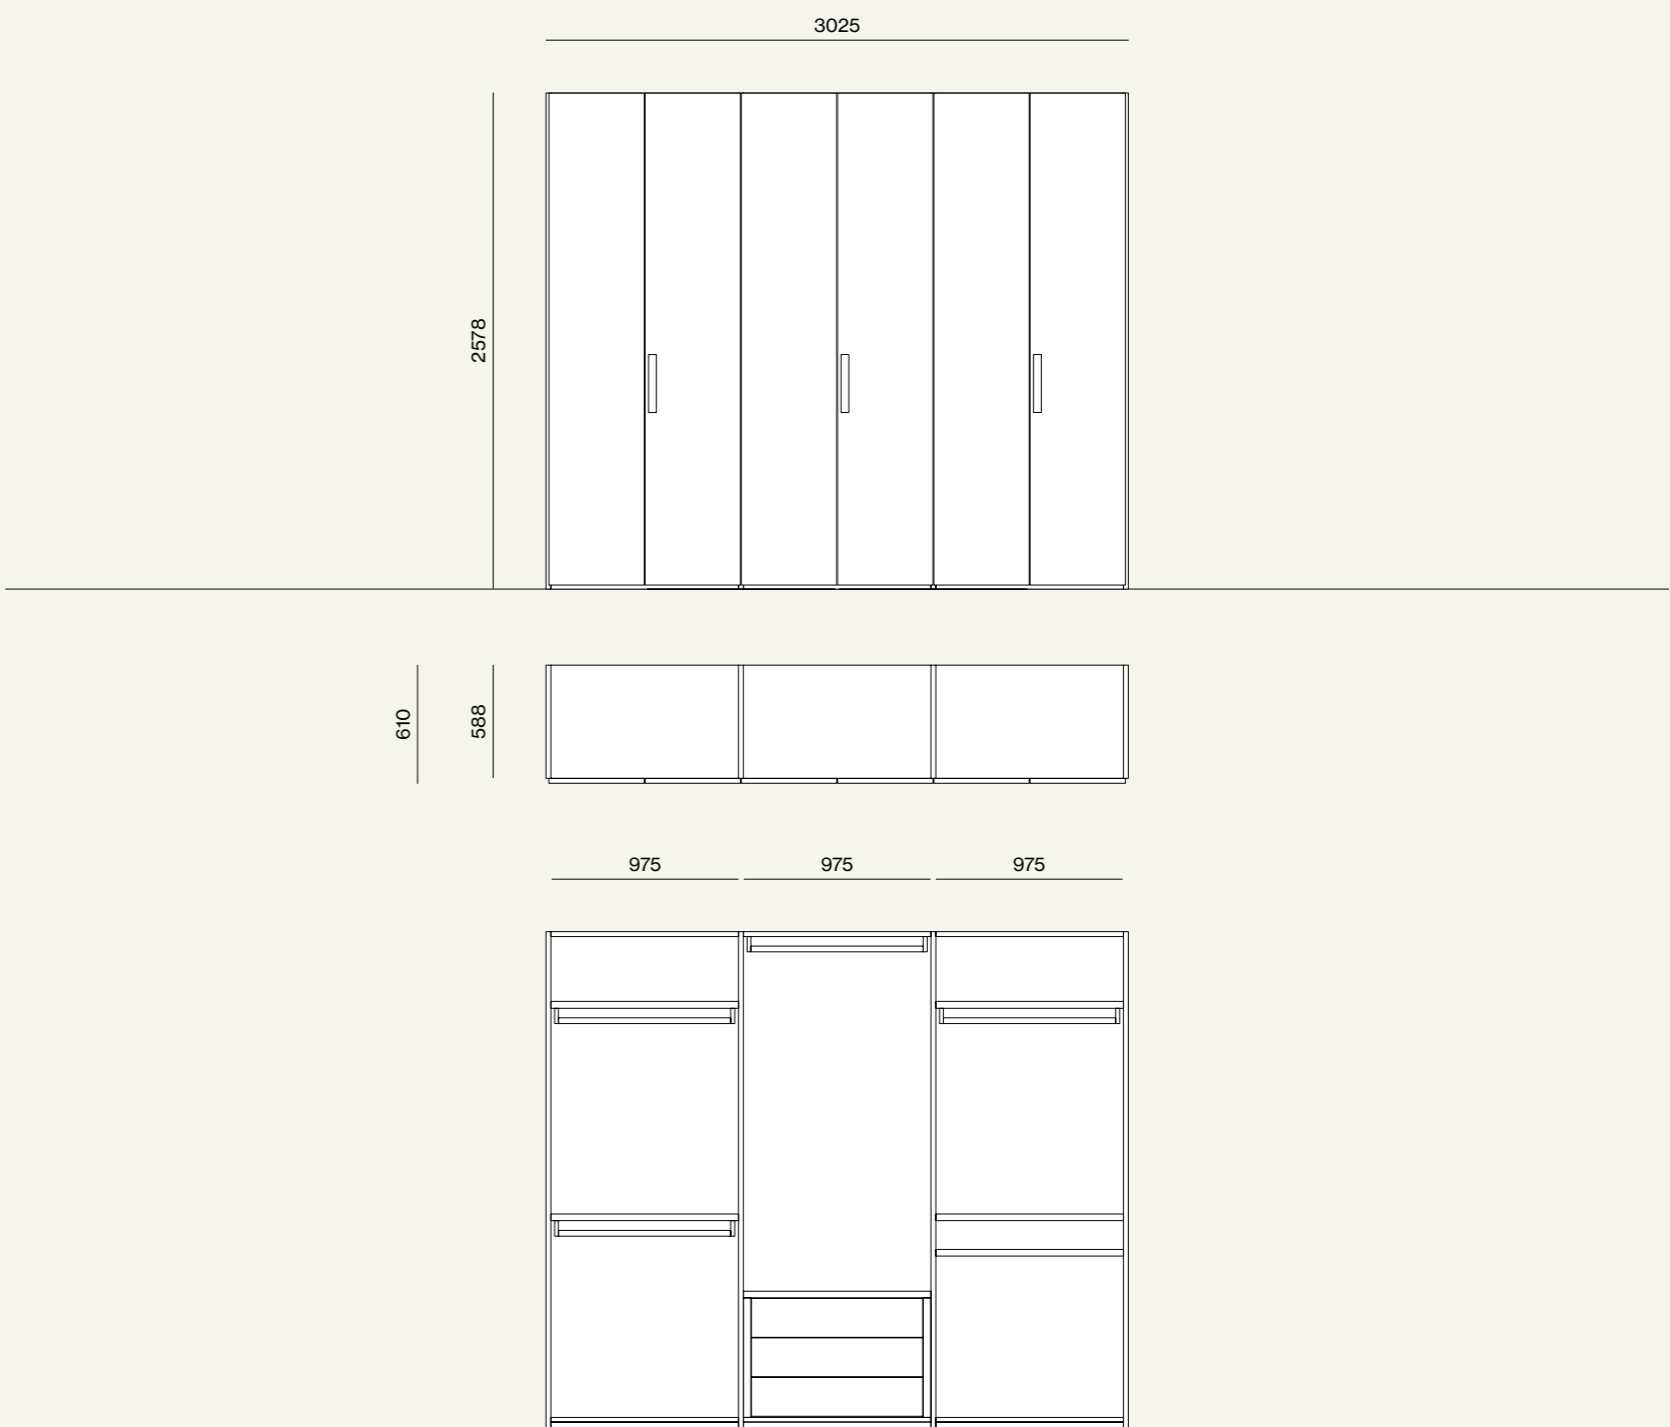

Elementi/Elements

- Armadio battente con anta Split / Hinged wardrobe with Split door

Finiture/Finishes:

Cotone / Cotone finish
 Melaminico Tortora / Tortora melamine finish
 Laccato opaco Ecrù / Ecrù matt lacquer finish
 Laccato opaco Argilla / Argilla matt lacquer finish