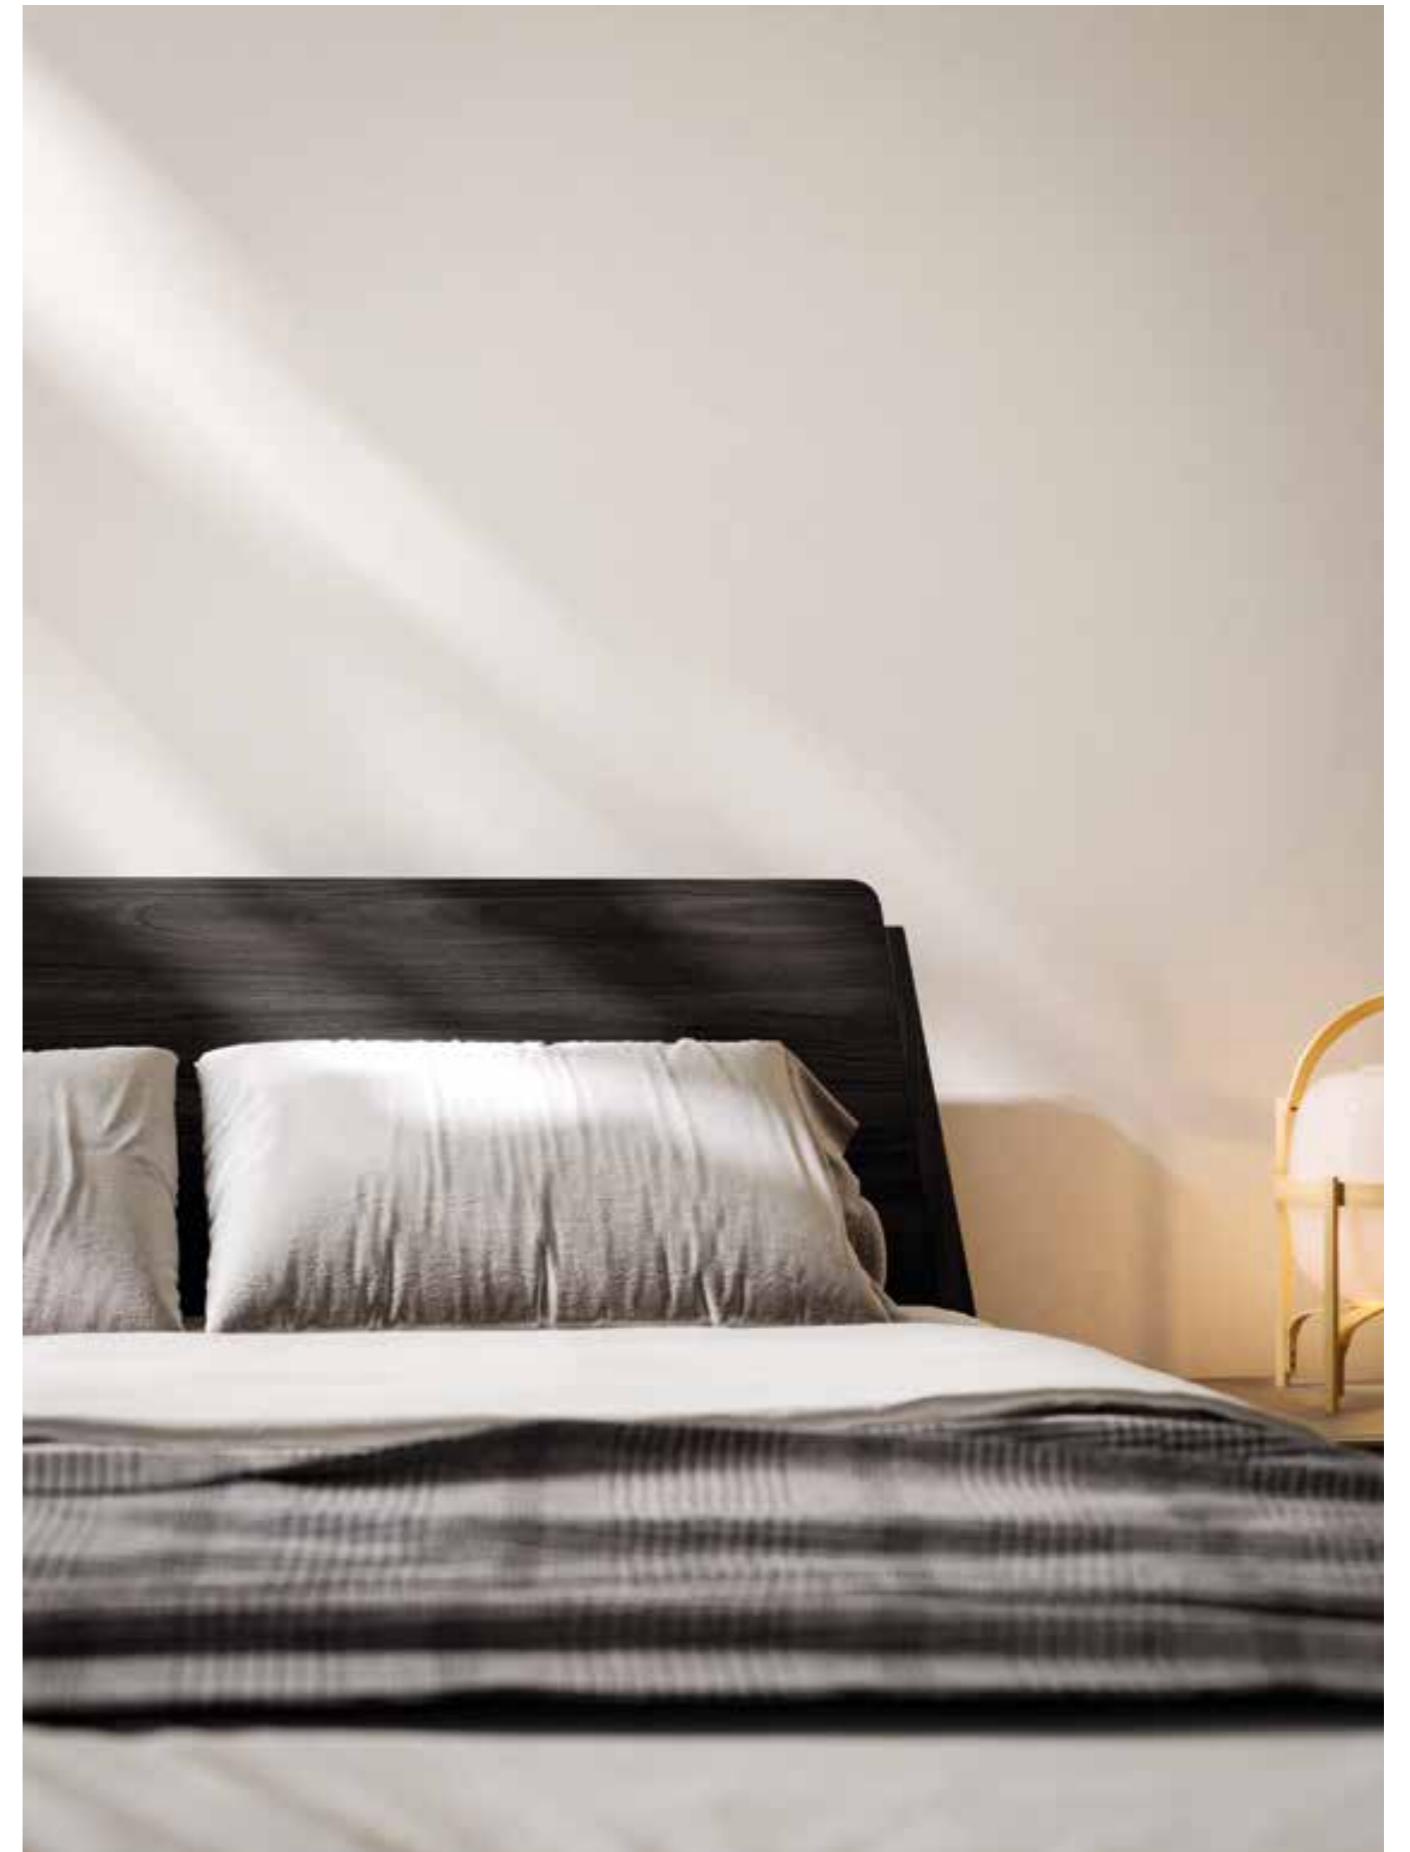

Miranda bed with Alfa bedframe in Carbone materic finish and Metal 6 leg in brunished metal. Neck bedside tables and high chests in Titanio matt lacquer finish.

Night

29

Letto Miranda con giroletto Alfa in materico Carbone e piede Metal 6 in metallo brunito.
Comodino Neck in laccato opaco Titanio.
/Miranda bed with Alfa bedframe in Carbone materic finish and Metal 6 leg in brurnished metal.
Neck bedside table in Titanio matt lacquer finish.