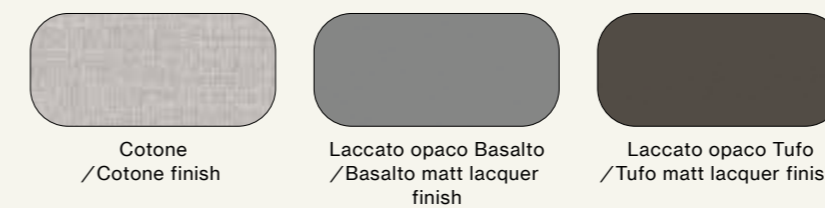

Cotone
/Cotone finish

Laccato opaco Basalto
/Basalto matt lacquer
finish

Laccato opaco Tufo
/Tufo matt lacquer finish