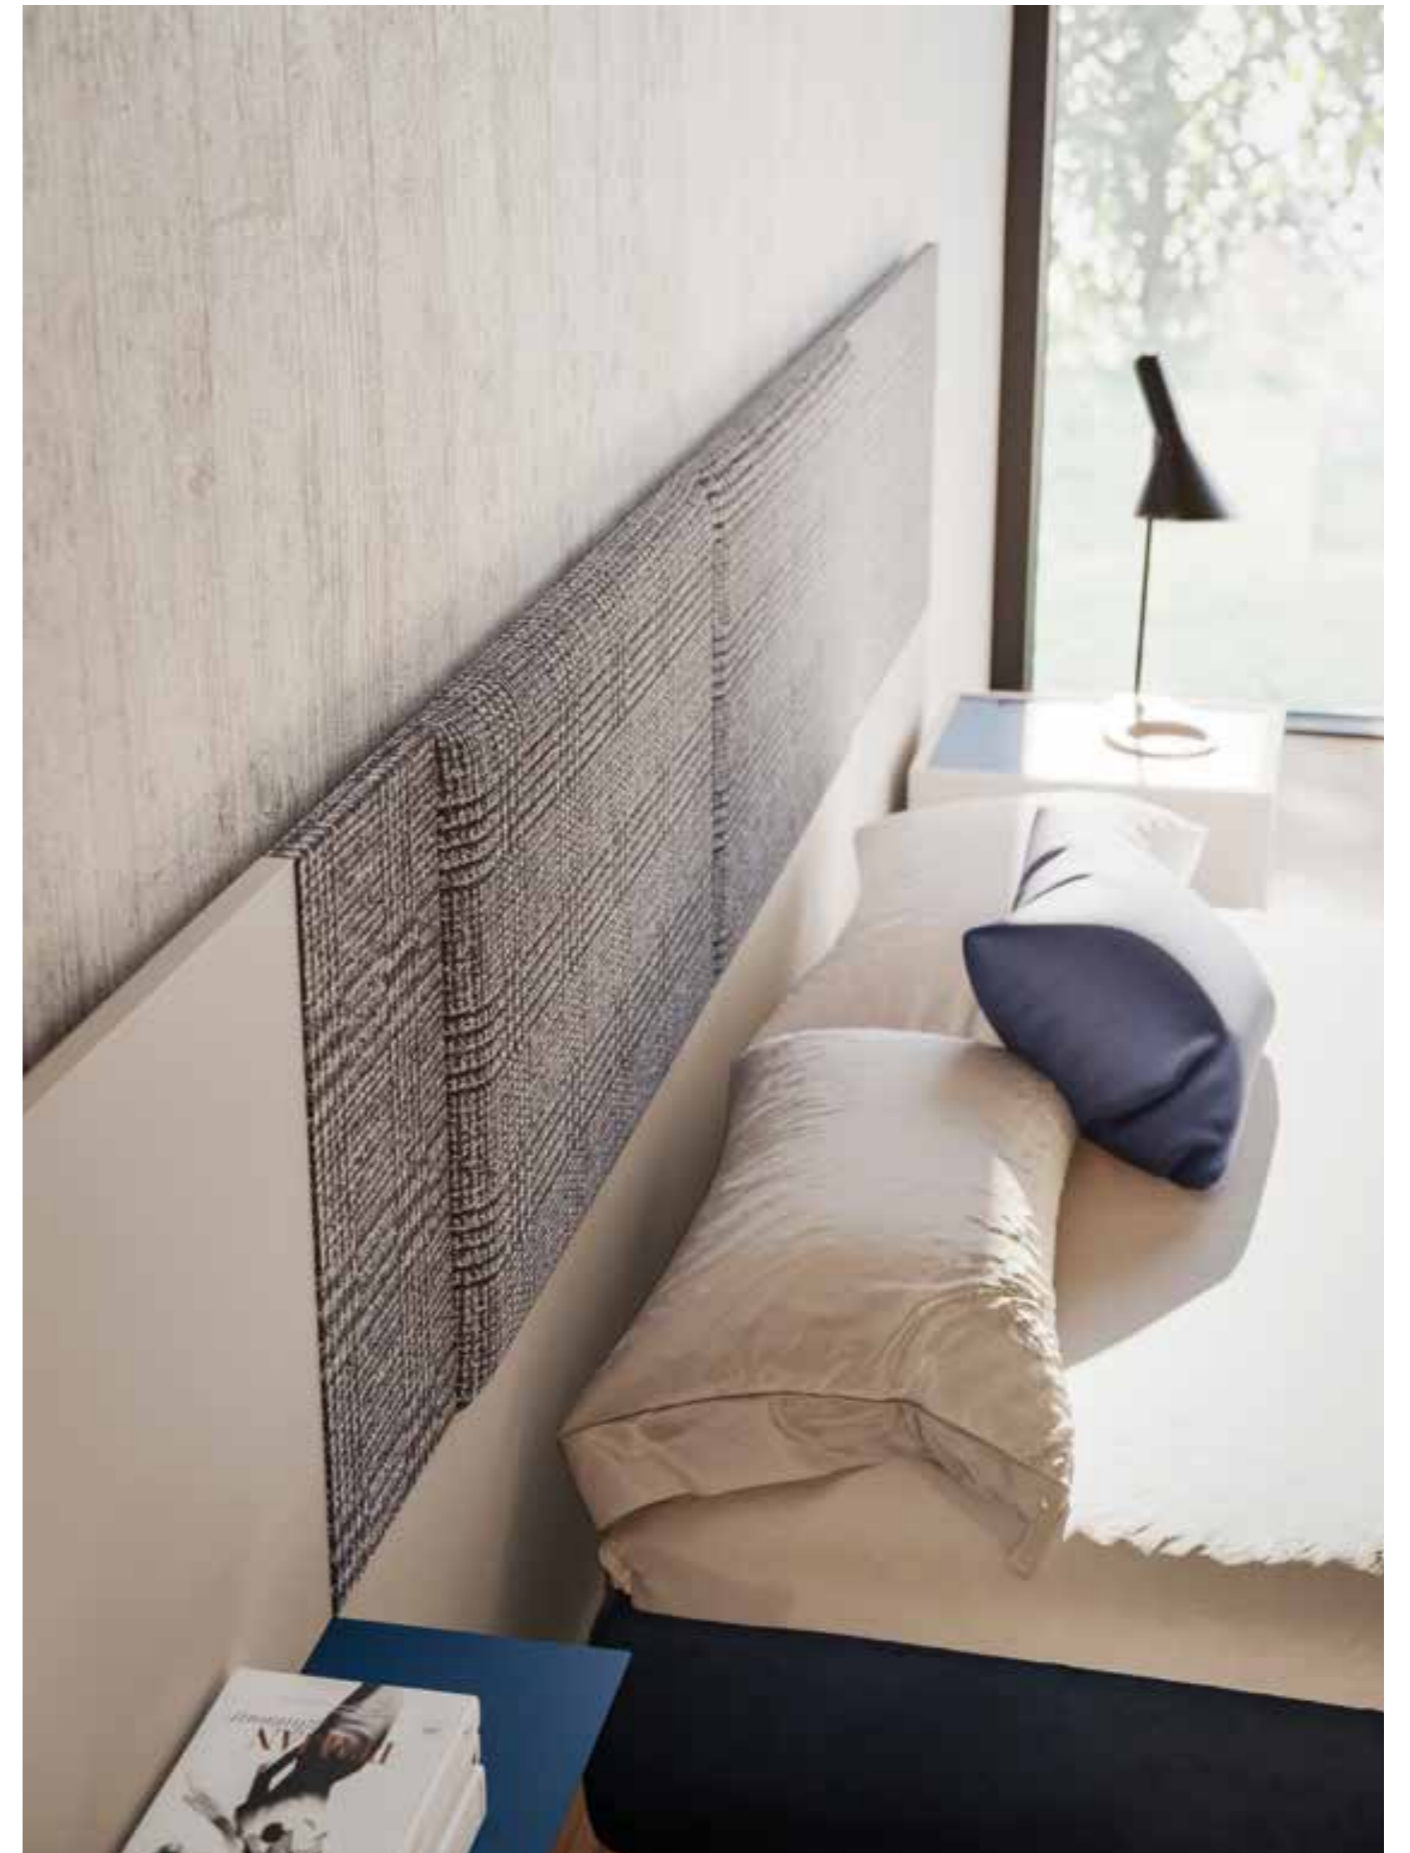

Night

09

Sistema boiserie letto Giako con pannelli in dekor Alaska e pannelli imbottiti in tessuto Cordelia CD05, giroletto imbottito Sigma in tessuto Carmen CR05. Comodino Lego in dekor Alaska e top in laccato opaco Blu.
 /Giako boiserie bed system with Alaska dekor wall panel and upholstered wall panels in CD05 Cordelia fabric, Sigma upholstered bed frame in CR05 Carmen fabric. Lego bedside table in Alaska dekor finish with Blu matt lacquered top.