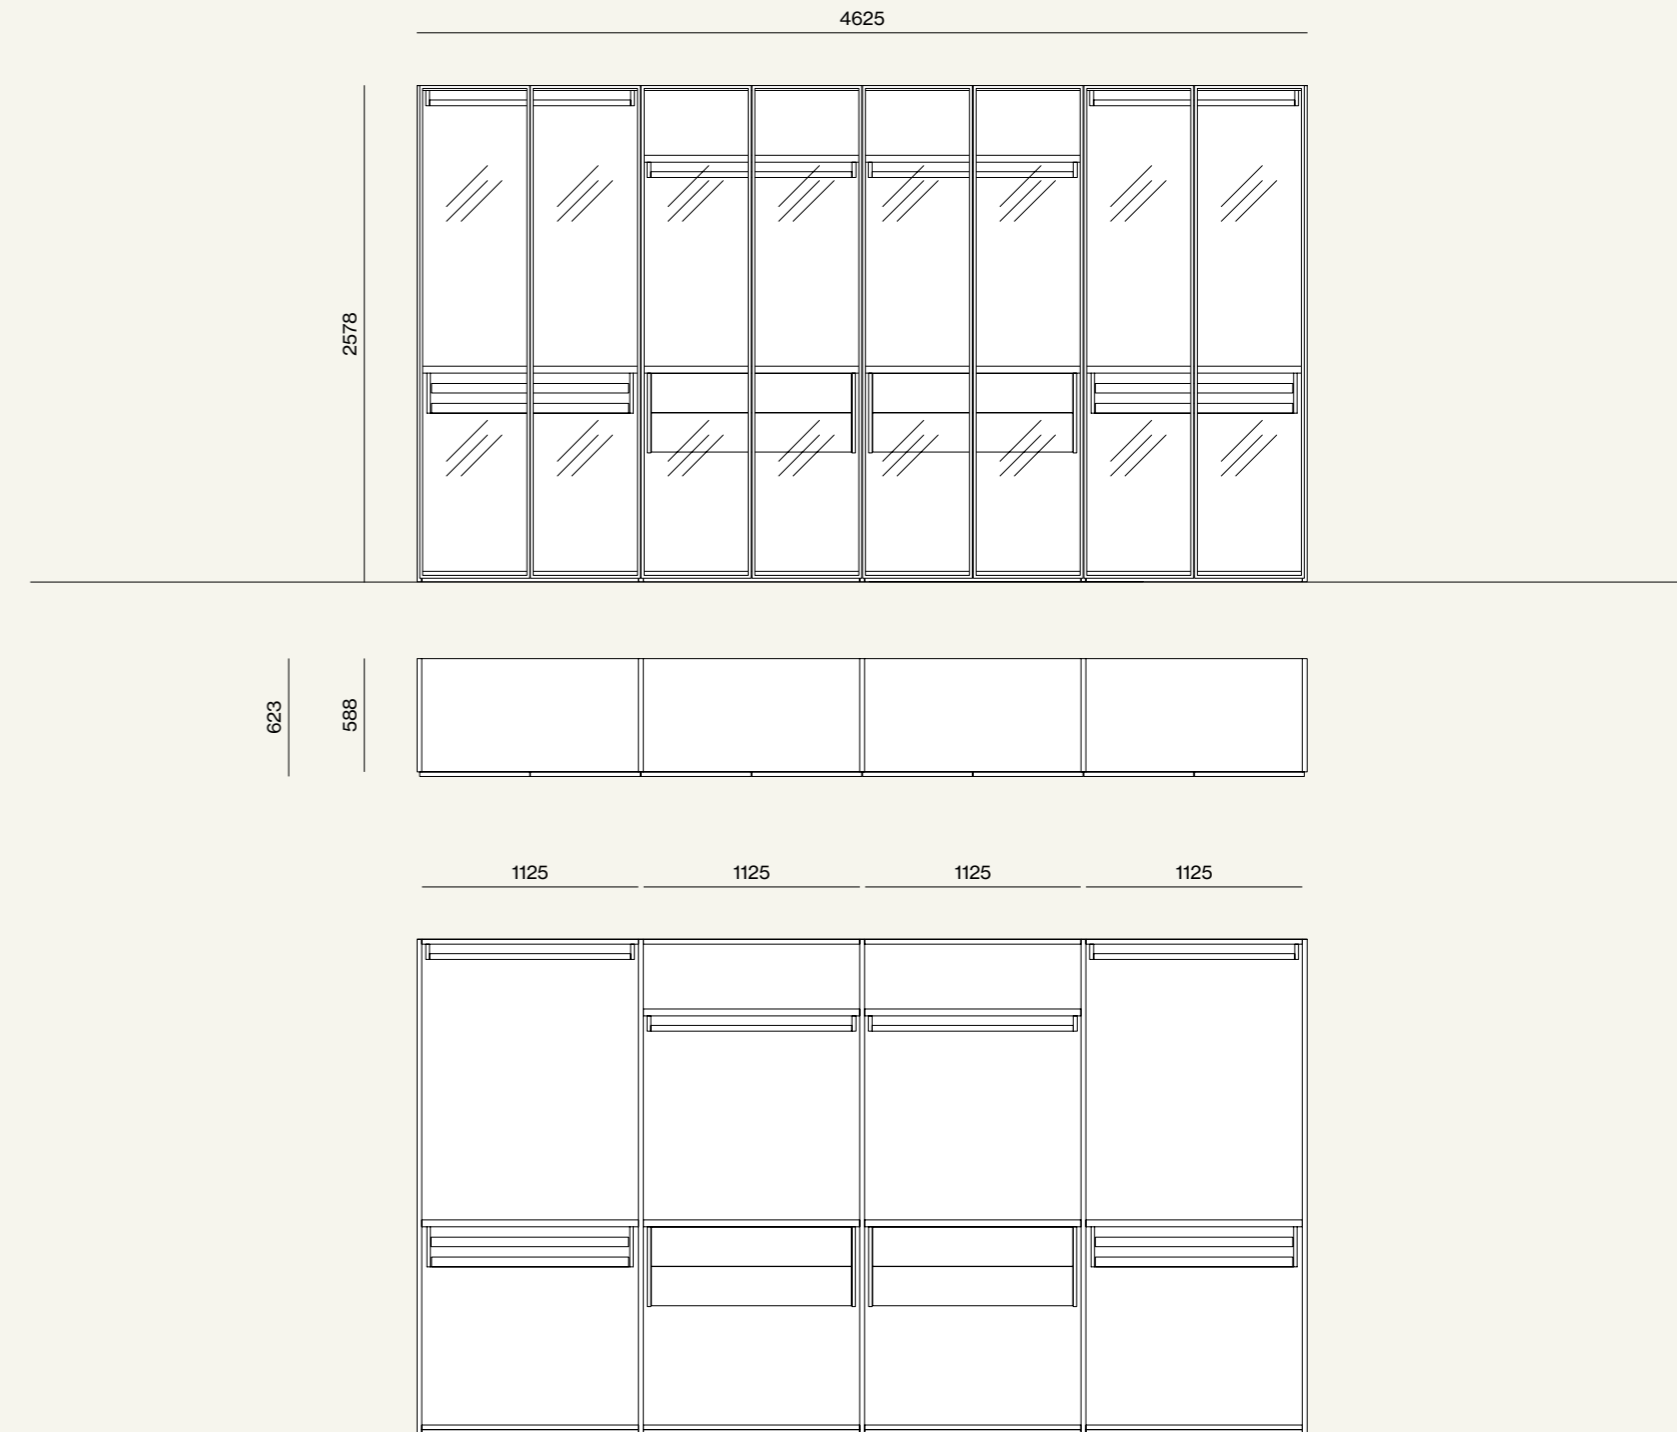

Suggestions

Vertigo Armadi, sistema Notte, Wardrobe 15

Elementi/Elements

- Armadio Skeletro con anta Glass Vetro
/Skeletro wardrobe with Glass door