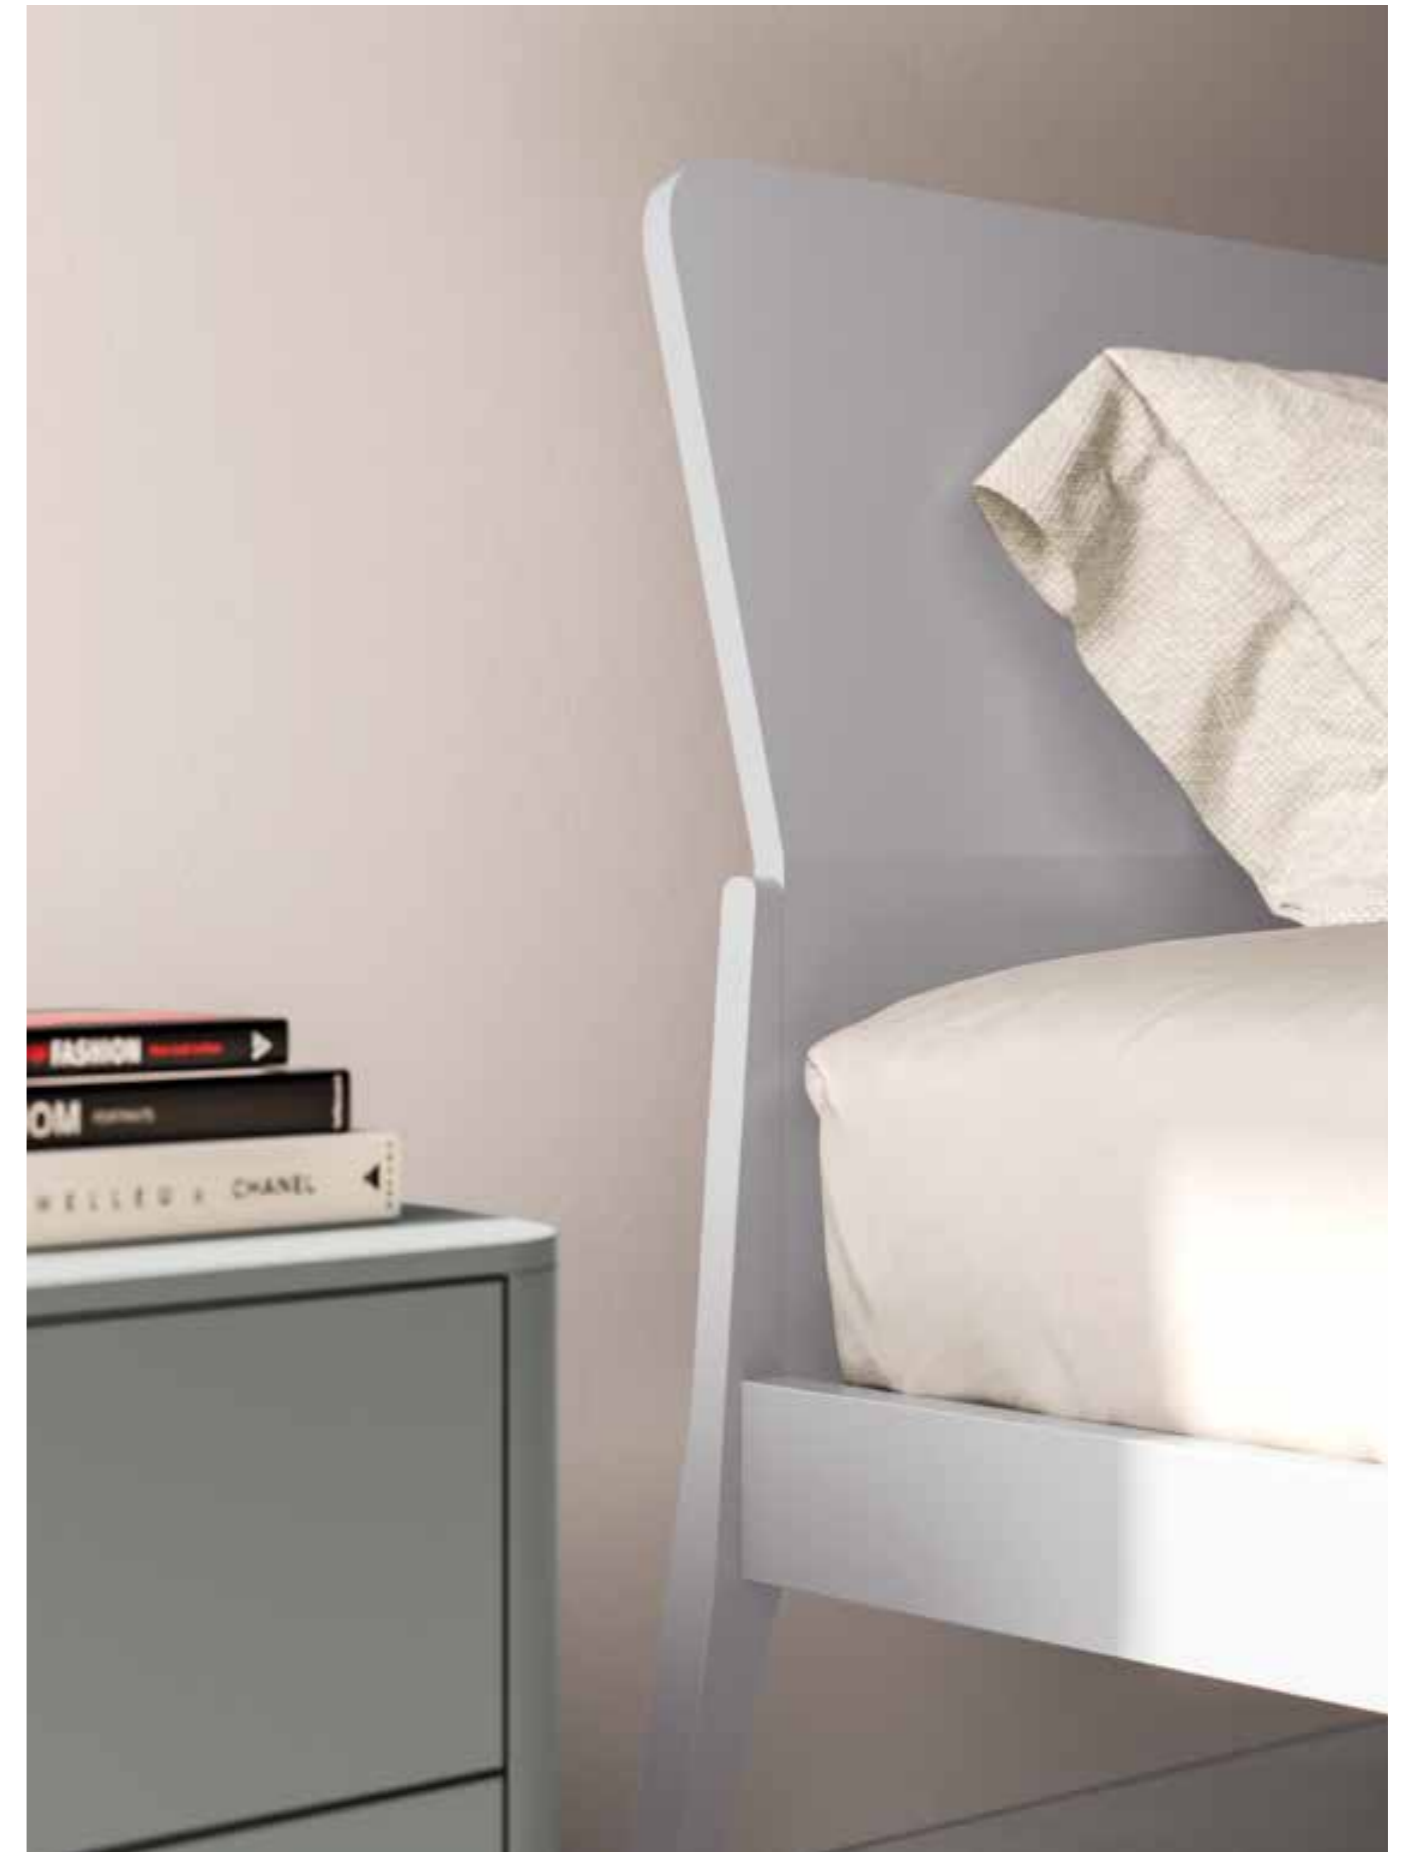

Larissa bed with Alfa bed frame in Piuma matt lacquer finish and Tondo leg in plexiglass. Lovi bedside tables and chest of drawer in Piombo matt lacquer finish.

Night

23

Letto Larissa con giroletto Alfa in laccato opaco Piuma e piede Tondo in plexiglass.
 Comodino Lovi in laccato opaco Piombo.
 /Larissa bed with Alfa bed frame in Piuma matt lacquer finish and Tondo leg in plexiglass.
 Lovi bedside table in Piombo matt lacquer finish.