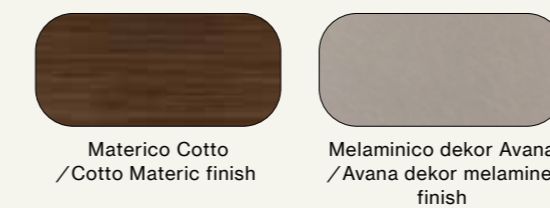

Finiture/Finishes: