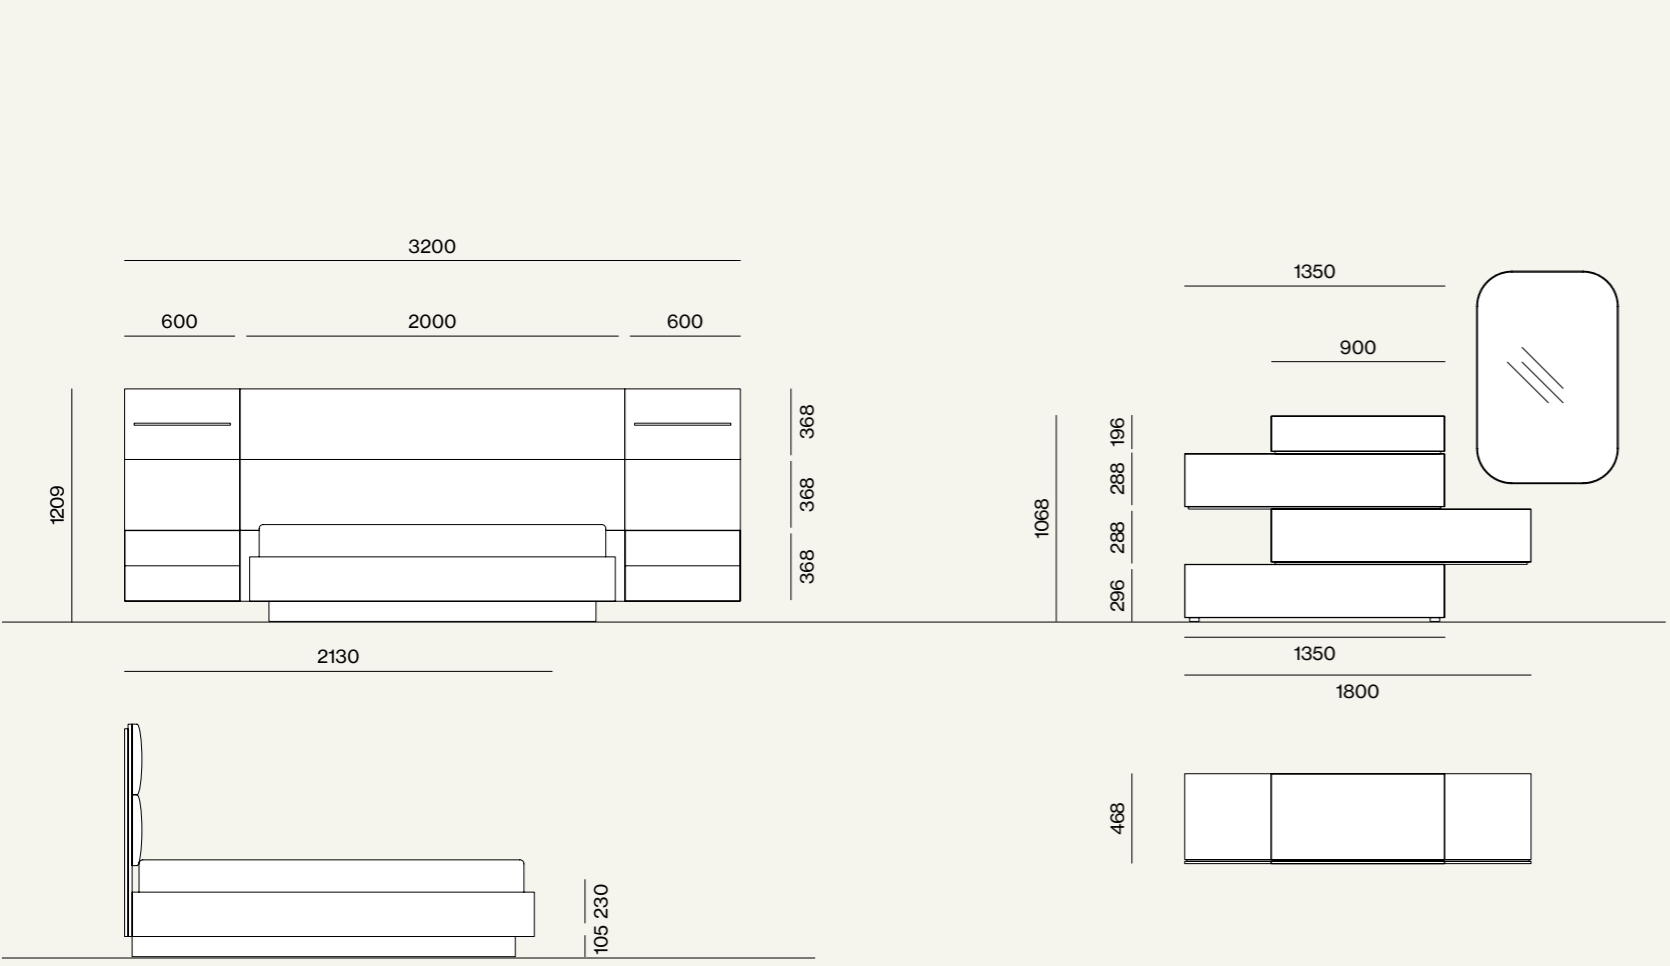

Composizione/Composition

Night 10

Elementi/Elements

- Sistema letto Giako con giroletto Tau / Giako bed system with Tau ring
- Gruppo Compongo/Compongo drawer units
- Specchio Soul/Soul mirror