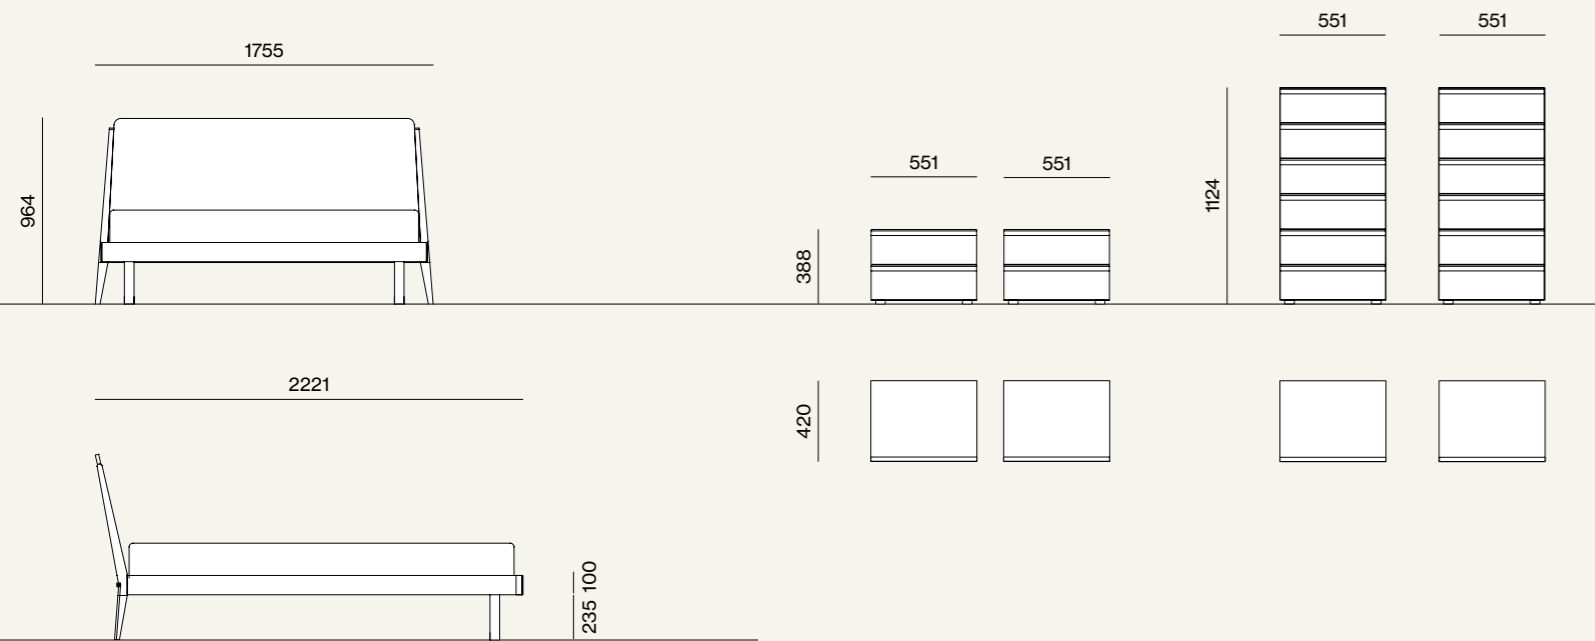

Composizione/Composition

Night 29

Elementi/Elements

– Letto Miranda con giroletto Alfa e piede Metal 6
/Miranda bed with Alfa bed frame and Metal 6 leg

– Gruppo Neck/Neck drawer units