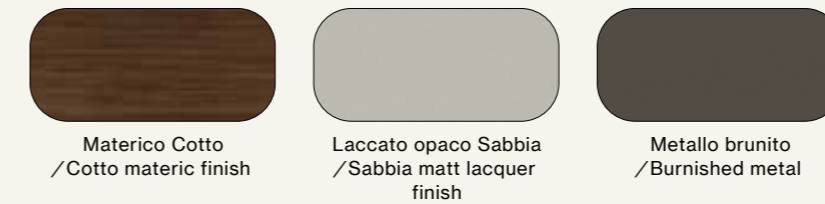

Finiture/Finishes: