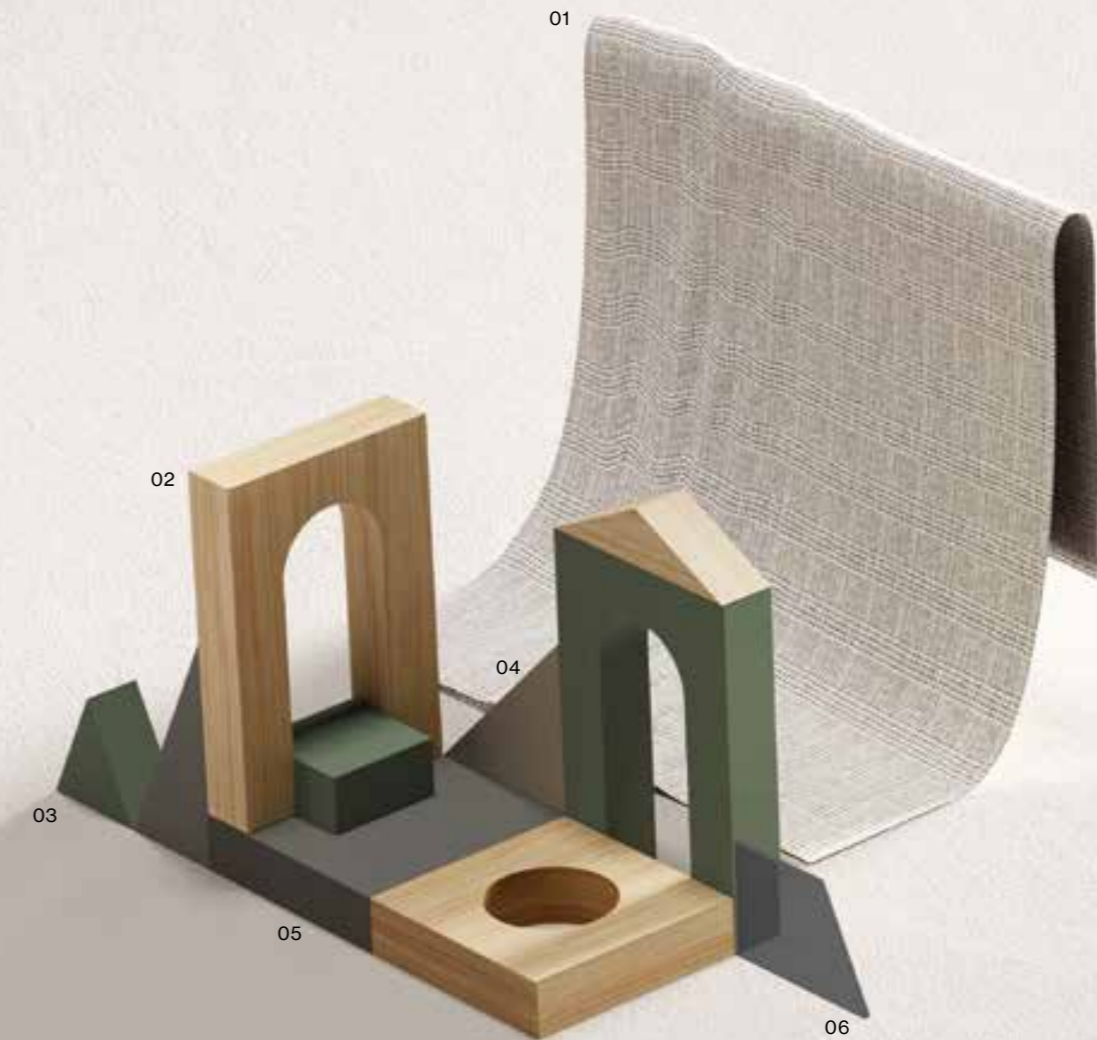

Moodboards

Moodboard 01

01 - Tessuto Cordelia CD02/CD02 Cordelia fabric
02 - Materico Rovere/Rovere materic finish
03 - Laccato lucido Pino/Pino gloss lacquer finish

04 - Laccato metallo Palladio/Palladio metal lacquer finish
05 - Laccato opaco Antracite/Antracite matt lacquer finish
06 - Vetro Fumè/Fumè glass