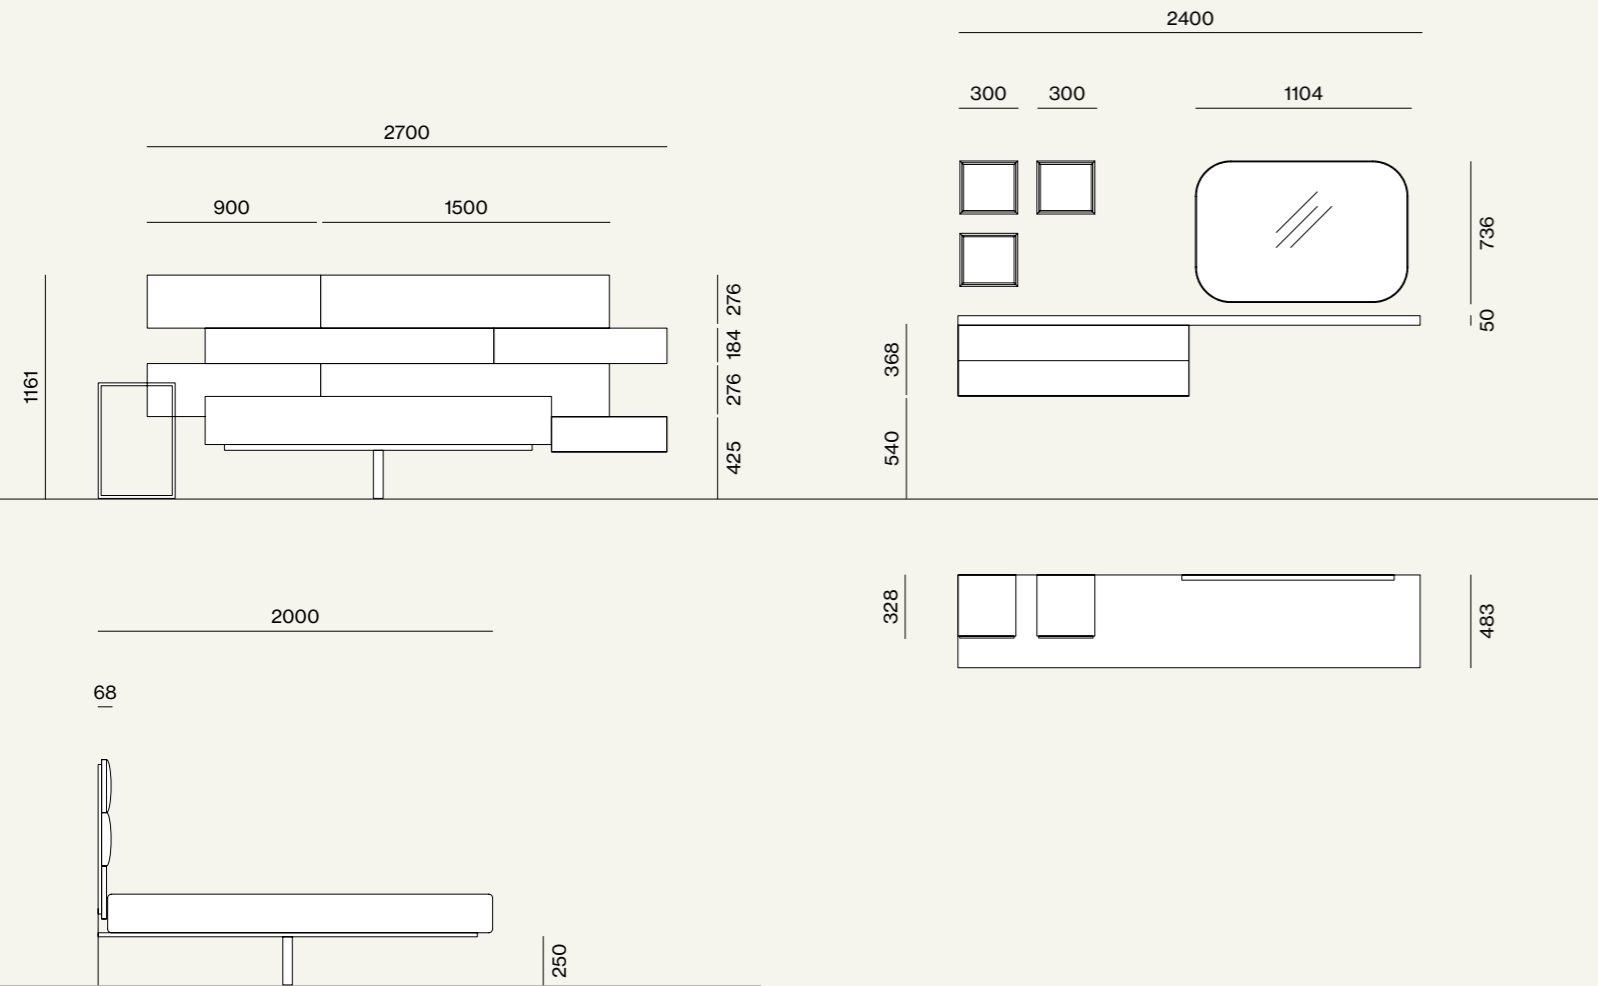

Composizione/Composition

Night 01

Elementi/Elements

- Sistema letto Giako con pianale Jasmine e piede Tondo
  /Giako bed system with Jasmine bed panel and Tondo leg
- Comodino Compongo/Compongo night table
- Tavolino Ginestra/Ginestra coffee table
- Consolle Sp.50mm /Consolle Th.50mm
- Pensile Compongo a 2 cassetti
  /Compongo wall units with 2 drawers
- Elementi a giorno Compongo
  /Compongo opened wall units
- Specchio Soul/Soul mirror