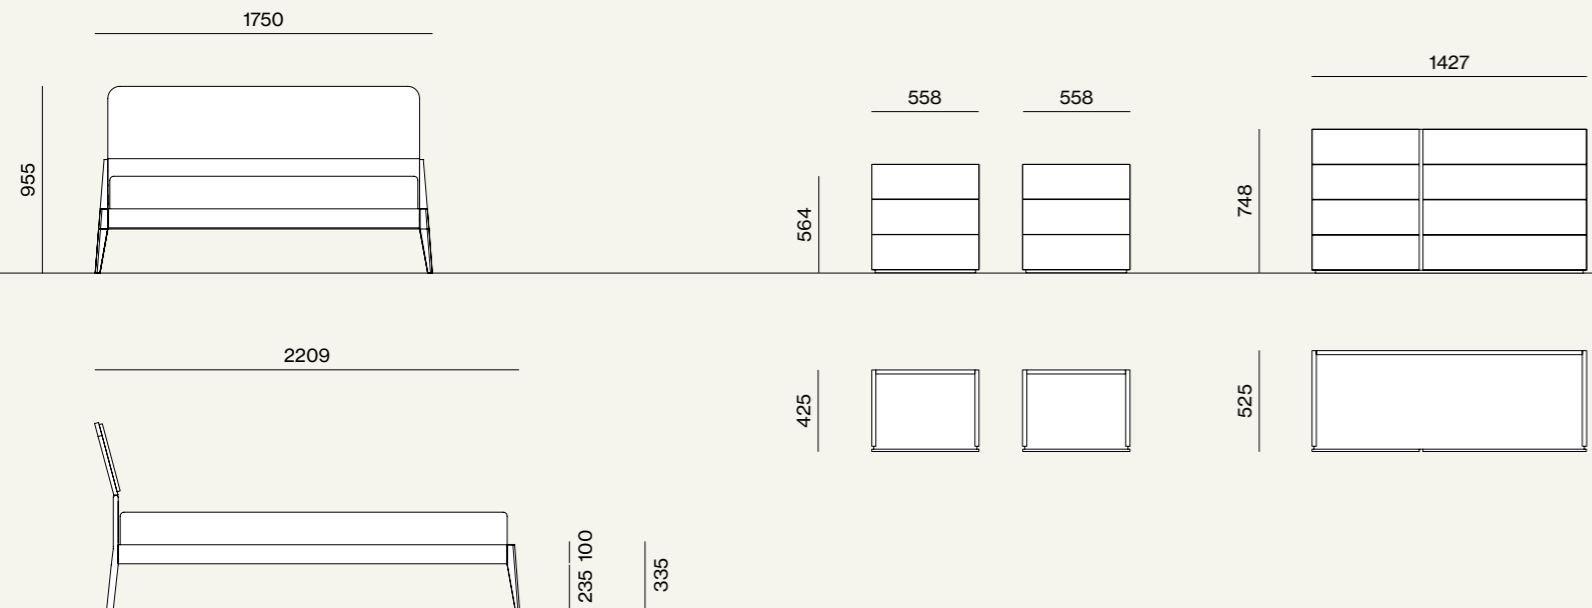

Composizione/Composition

Night 22

Elementi/Elements

- Letto Larissa con pannello imbottito e giroletto Beta / Larissa bed with upholstered panel and Beta bed frame
- Gruppo Blocco/Blocco drawer units