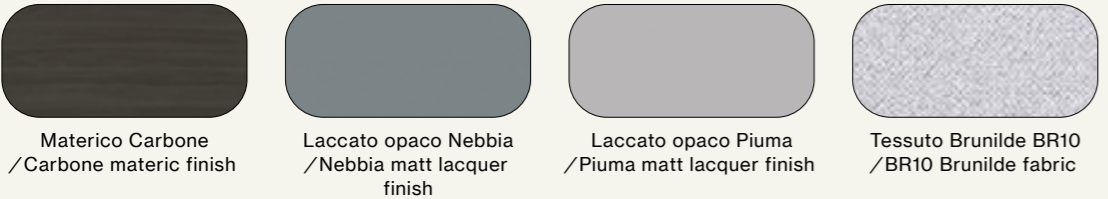

Finiture/Finishes: