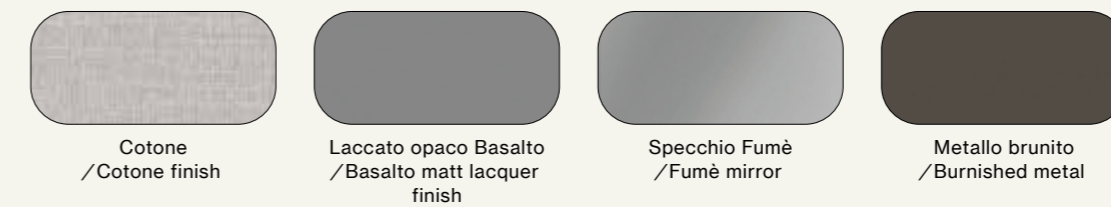

Finiture/Finishes: