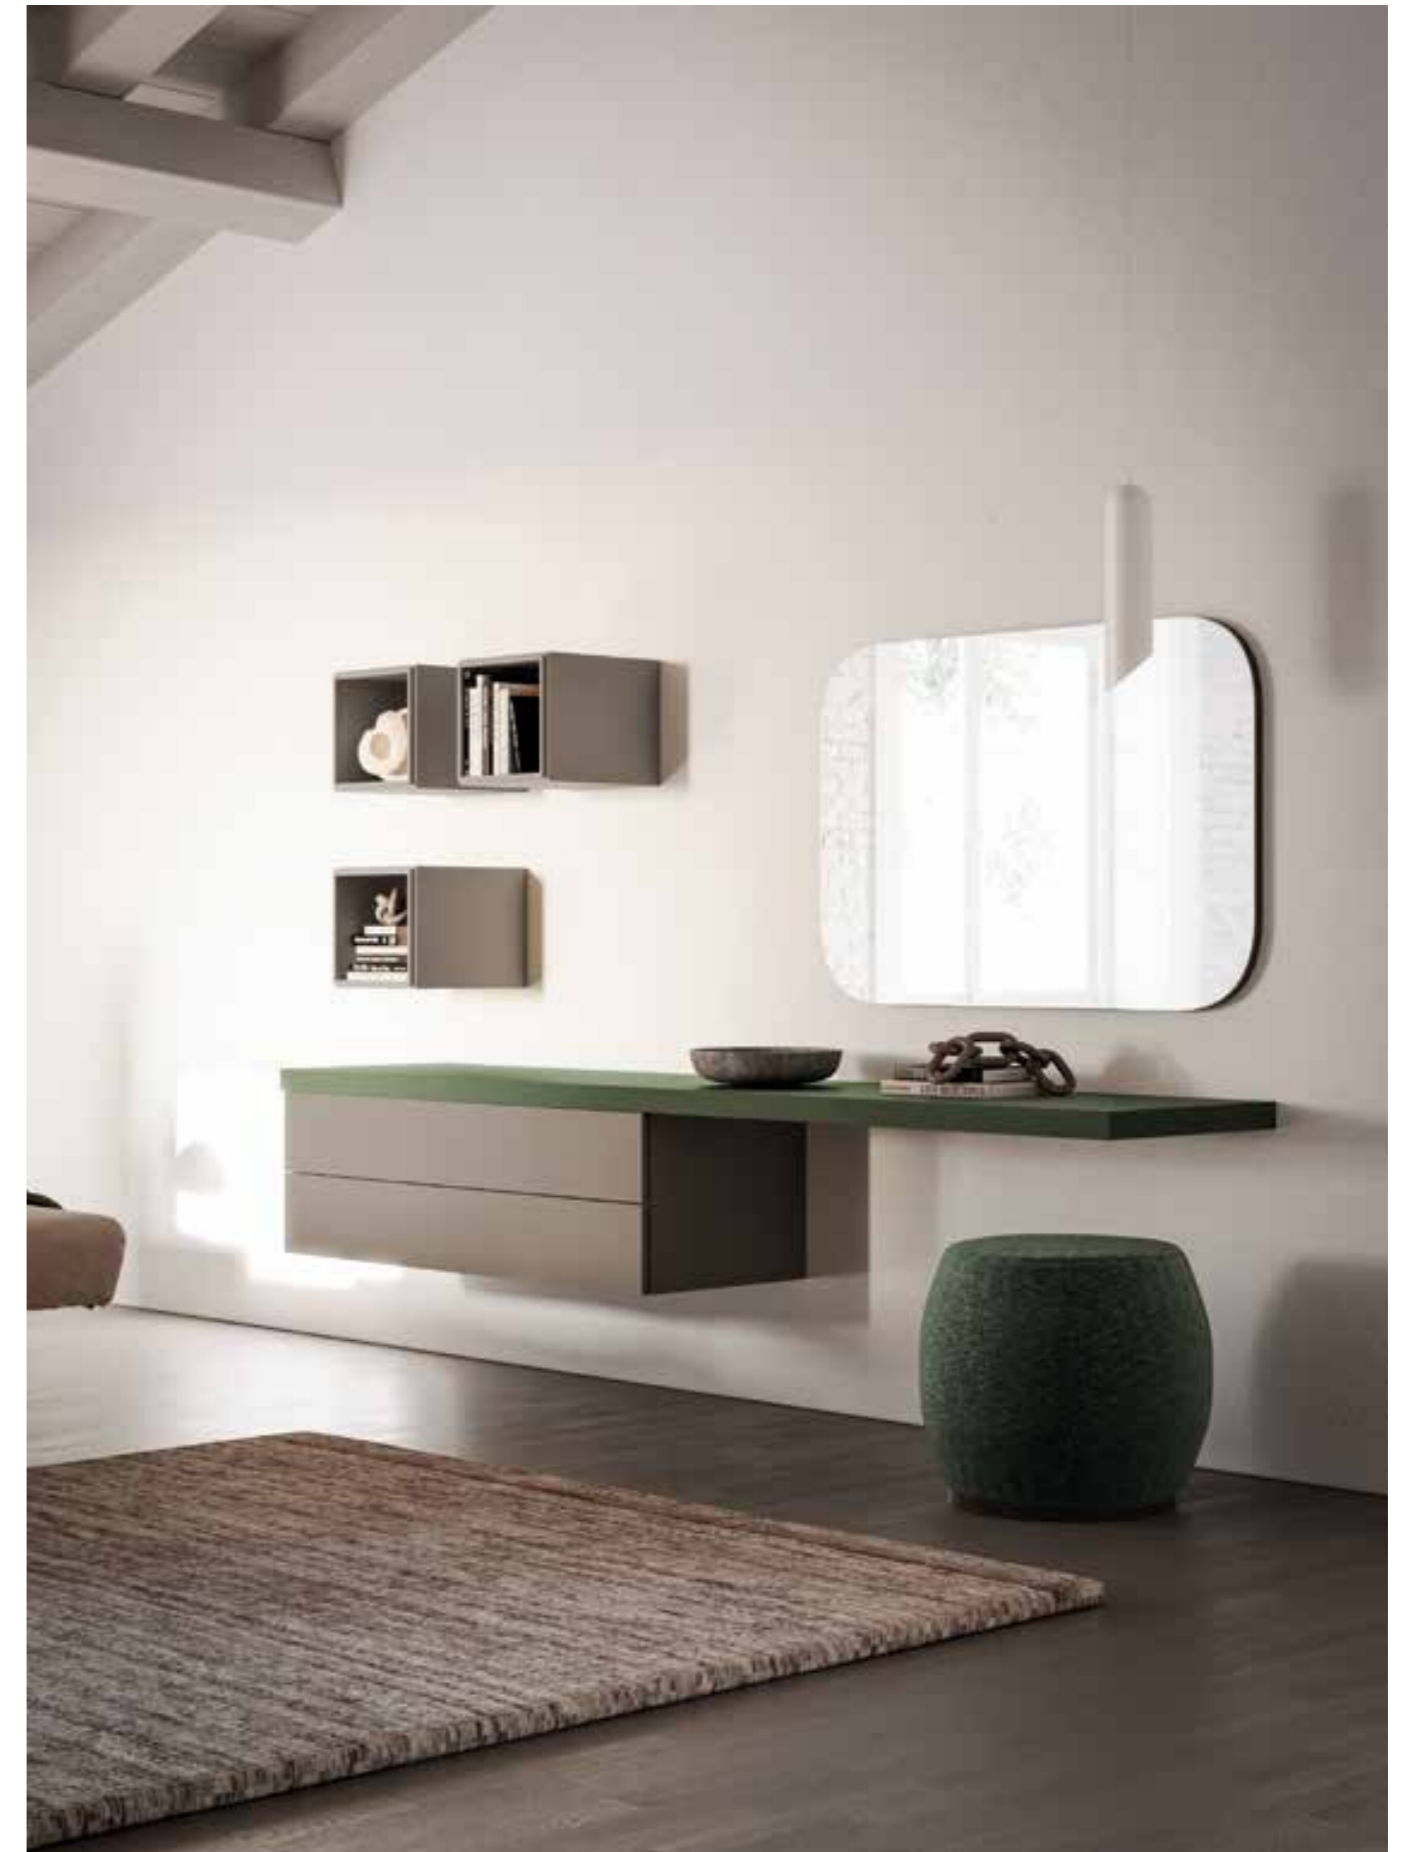

Consolle con pensile Compongo a due cassetti e pensili Compongo a giorno. Specchio Soul con retroilluminazione.
/Console with Compongo wall and Compongo open compartments. Soul mirror with backlight.