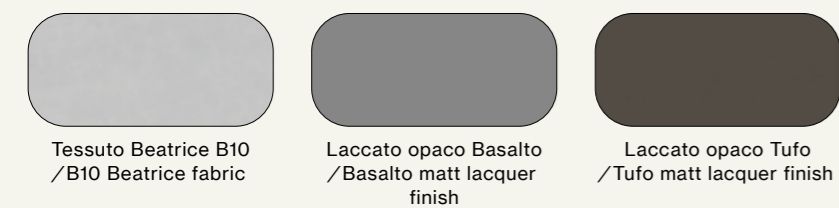

Finiture/Finishes:

Tessuto Beatrice B10
/B10 Beatrice fabric

Laccato opaco Basalto
/Basalto matt lacquer
finish

Laccato opaco Tufo
/Tufo matt lacquer finish

Finiture/Finishes: