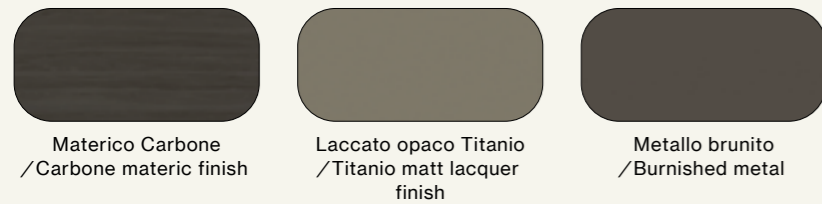

Finiture/Finishes: