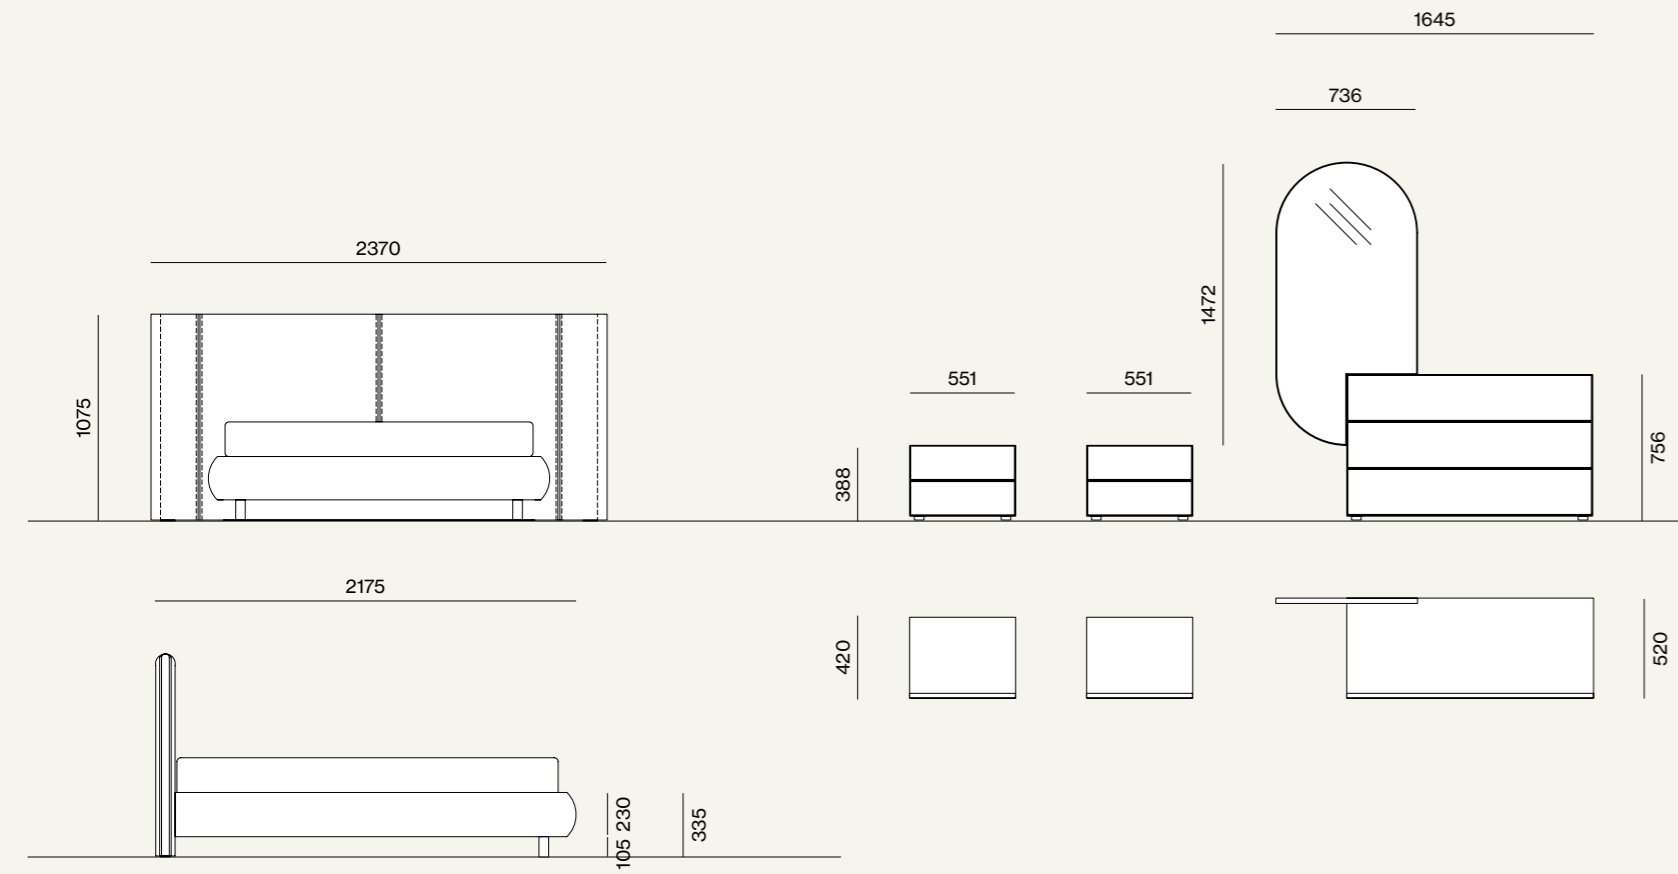

Composizione/Composition

Night 04

Elementi/Elements

- Letto Lavinia imbottito con giroletto Sigma imbottito /Lavinia upholstered bed with Sigma upholstered bed frame
- Gruppo Noto/Nota drawer units
- Specchio Soul/Soul mirror