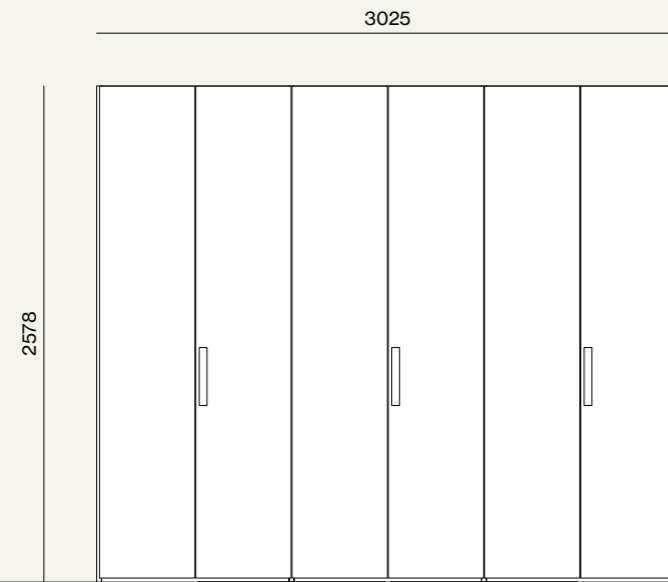

Composizione/Composition

Wardrobe 22

Suggestions

Letti e Gruppi, collezione Notte, Night 13

Elementi/Elements

- Armadio battente con anta Split
/Hinged wardrobe with Split door