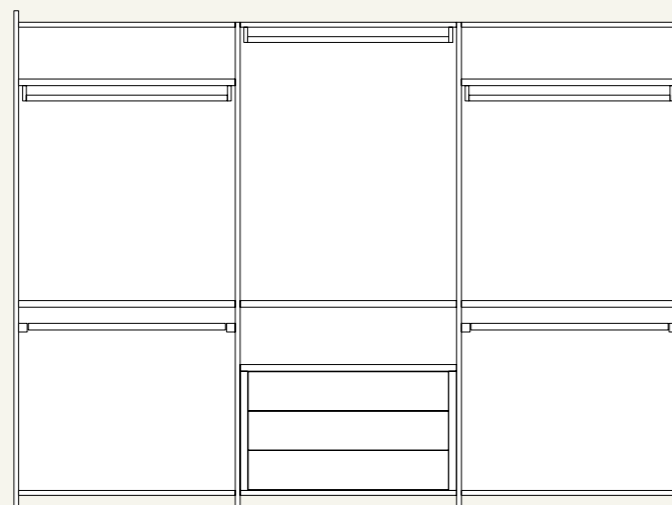

Composizione/Composition

Wardrobe 24

Suggestions

Letti e Gruppi, collezione Notte, Night 29

Elementi/Elements

- Armadio scorrevole con anta Gola
/Sliding wardrobe with Gola door

Finiture/Finishes:

Cotone
/Cotone finish

Laccato opaco Titanio
/Titanio matt lacquer
finish

Elementi/Elements

- Letto Miranda con giroletto Alfa e piede Metal 6
/Miranda bed with Alfa bed frame and Metal 6 leg

- Gruppo Neck/Neck drawer units