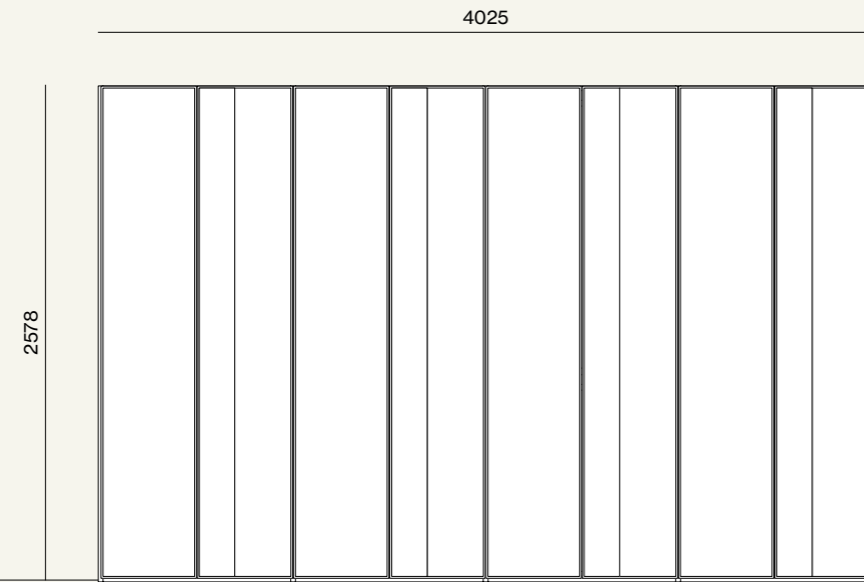

Composizione/Composition

Wardrobe 19

Suggestions

Letti e Gruppi, collezione Notte, Night 04

Elementi/Elements

- Armadio battente con anta Noto Vertical/
Hinged wardrobe with Noto Vertical doors