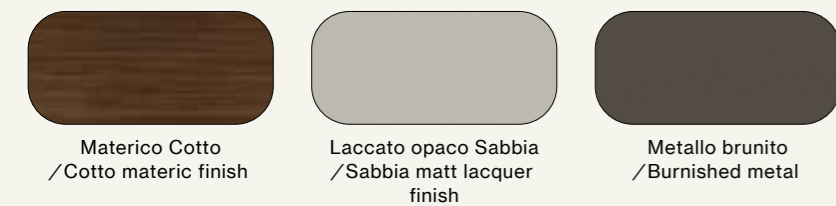

Finiture/Finishes:

Finiture/Finishes: