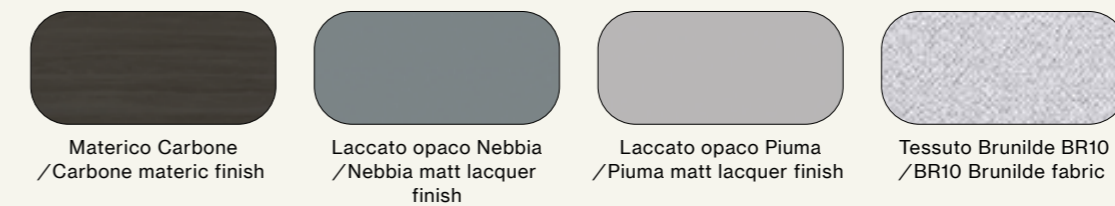

Finiture/Finishes: