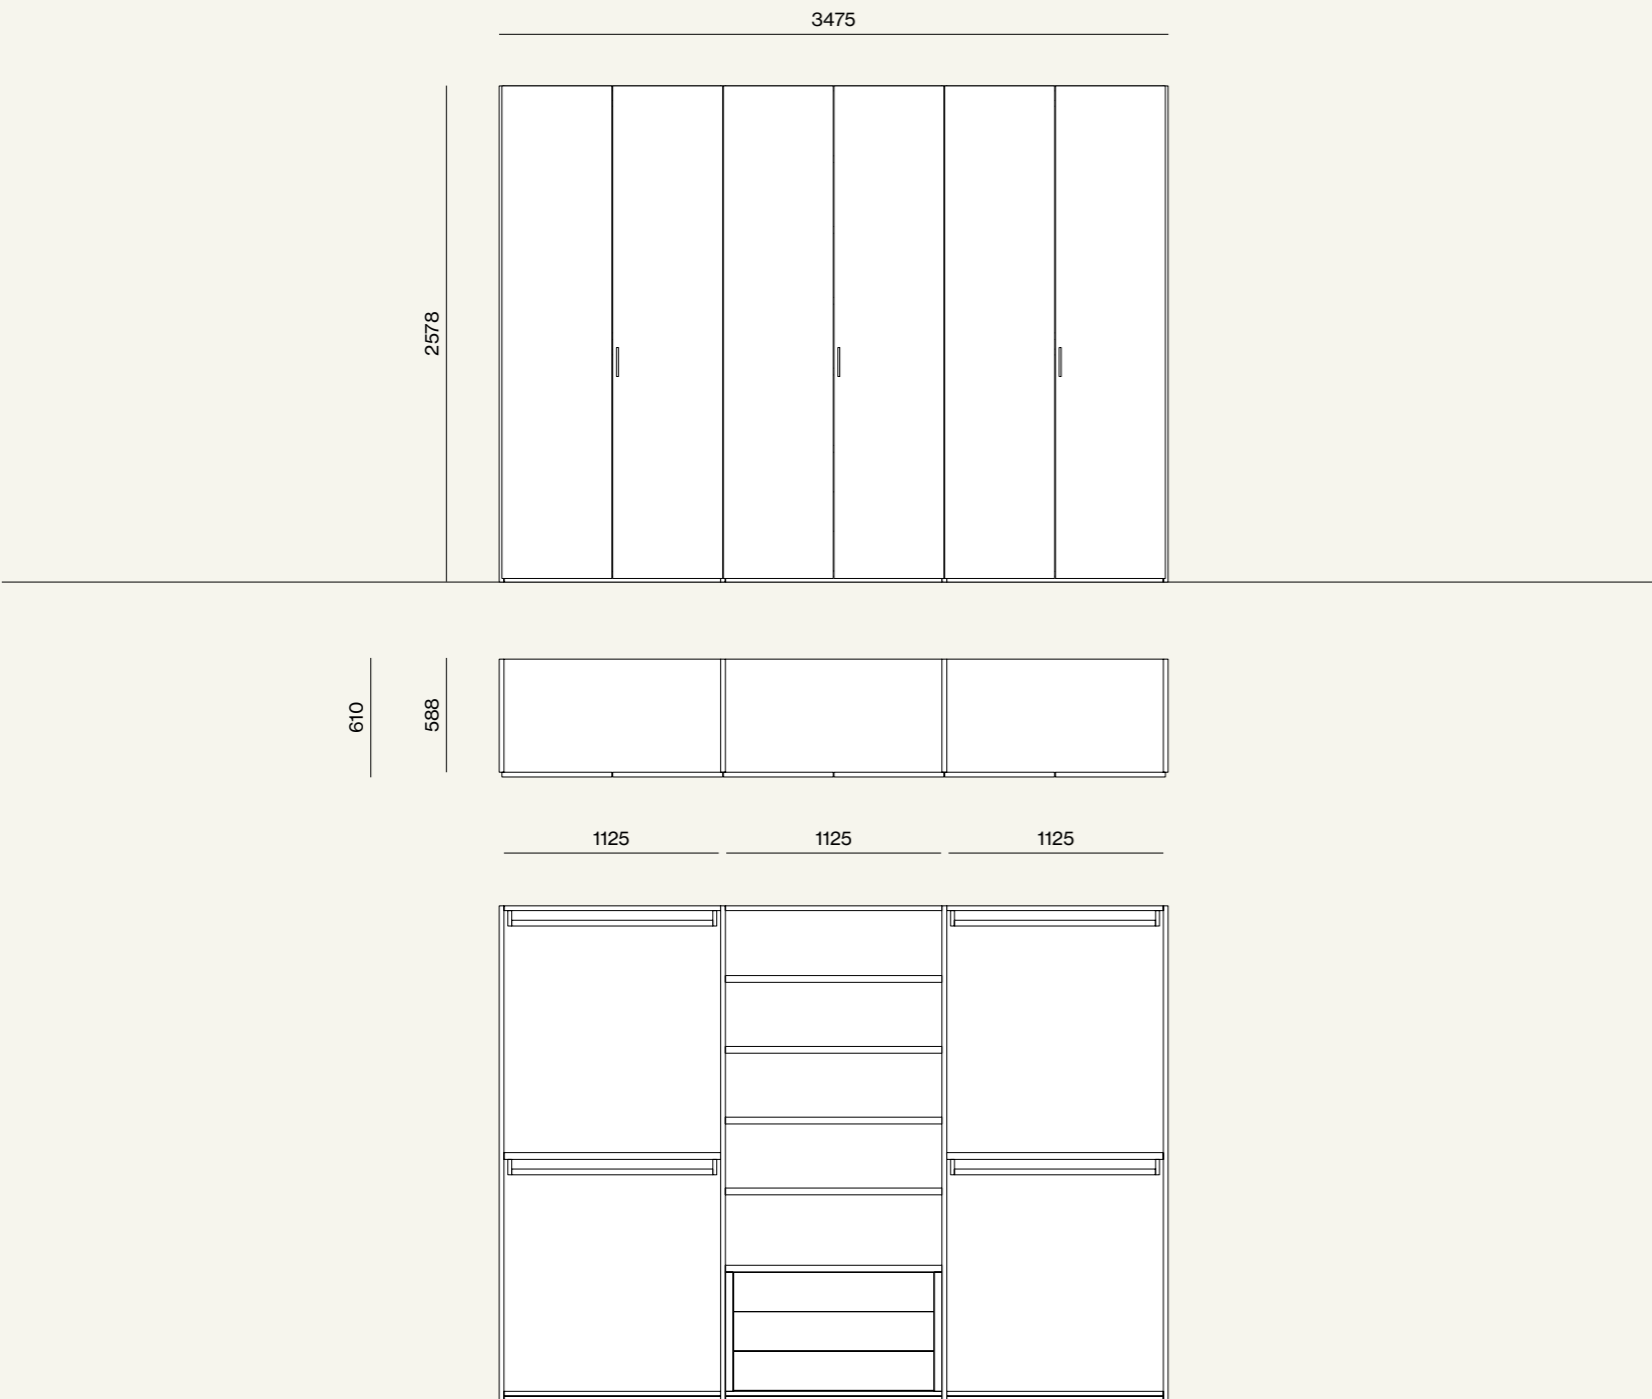

Composizione/Composition

Wardrobe 05

Suggestions

Letti e Gruppi, collezione Notte, Night 03

Elementi/Elements

- Armadio battente con anta Liscia e maniglia L30
/Hinged wardrobe with Liscia doors and L30 handles