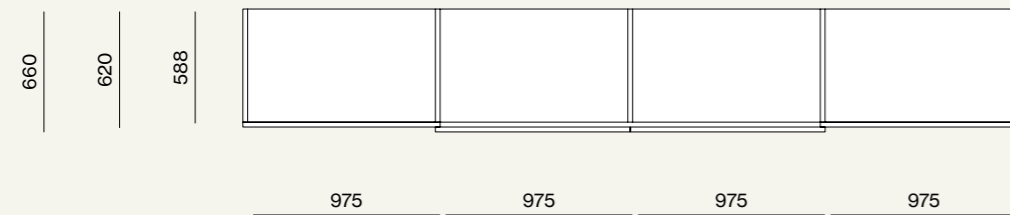

Composizione/Composition

Wardrobe 23

Suggestions

Letti e Gruppi, collezione Notte, Night 31

Elementi/Elements

- Armadio scorrevole con anta Liscia e maniglia dedicata
- / Sliding wardrobe with Liscia door and dedicated handle