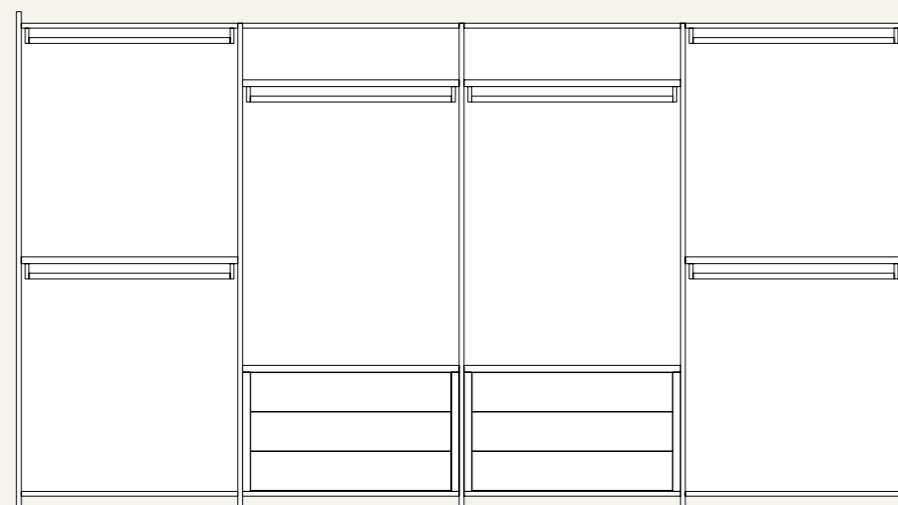

Composizione/Composition

Wardrobe 30

Suggestions

Letti e Gruppi, collezione Notte, Night 20

Elementi/Elements

- Armadio scorrevole con anta Febe e Frame
/Sliding wardrobe with Febe and Frame doors