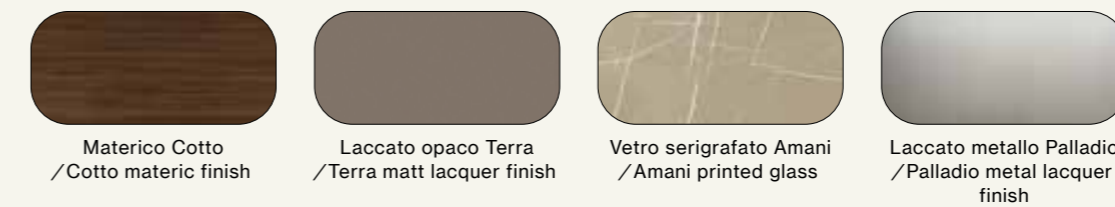

- Gruppo Noto/Noto drawer units

Finiture/Finishes:

Armadio scorrevole con anta Maya. Interno in Rovere, ante in laccato opaco Sabbia e materico Rovere.

Sliding wardrobe with Maya door. Internal structure in Rovere finish, doors in Sabbia matt lacquer finish and Rovere materic finish.