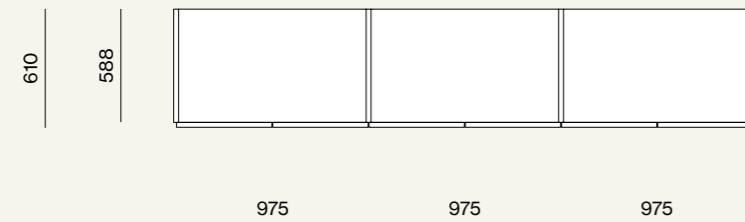

Composizione/Composition

Wardrobe 22

Suggestions

Letti e Gruppi, collezione Notte, Night 13

Elementi/Elements

- Armadio battente con anta Split
/Hinged wardrobe with Split door