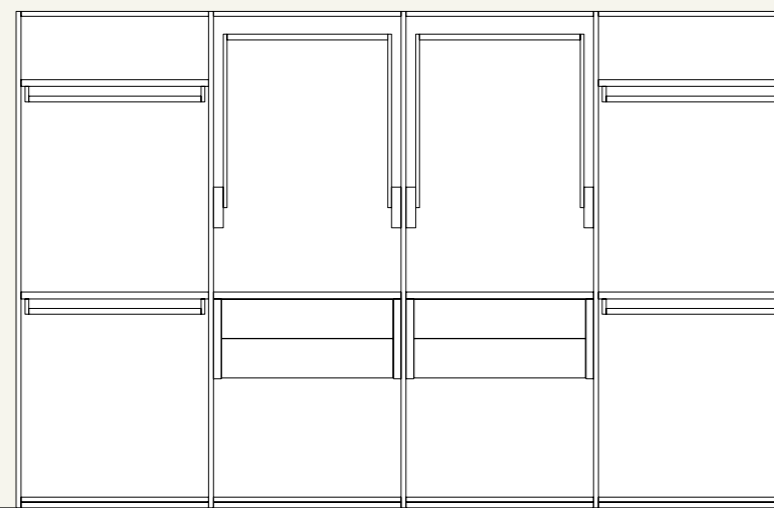

Composizione/Composition

Wardrobe 13

Suggestions

Letti e Gruppi, collezione Notte, Night 01

Elementi/Elements

- Armadio battente con anta Gola 1200
  /Hinged wardrobe with Gola 1200 doors