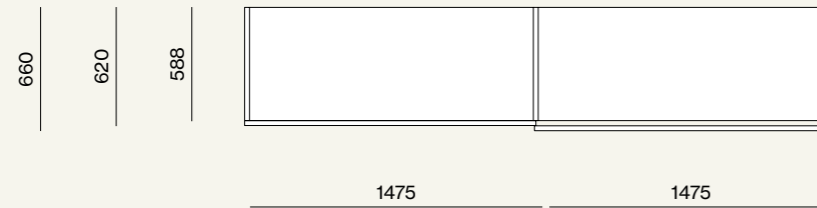

Composizione/Composition

Wardrobe 35

Suggestions

Letti e Gruppi, collezione Notte, Night 36

Elementi/Elements

- Armadio scorrevole con anta Maya
/Sliding wardrobe with Maya door

Finiture/Finishes:

Elementi/Elements

- Letto imbottito Tessa con giroletto imbottito Epsilon
/Tessa upholstered bed with Epsilon upholstered bed frame

- Gruppo Clip/Clip drawer units