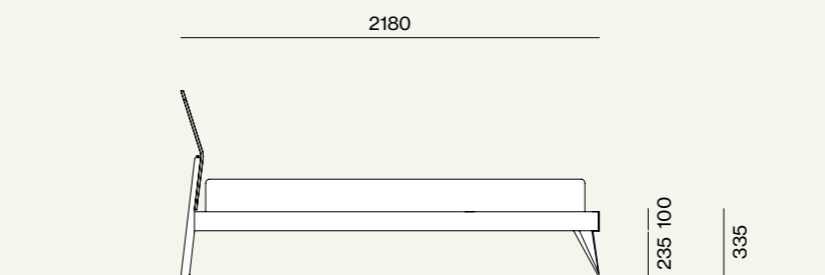

Elementi/Elements

- Letto Ofelia con giroletto Alfa e piede Metal 6
/Ofelia bed with Alfa bed frame and Metal 6 leg

- Gruppo Klee/Klee drawer units