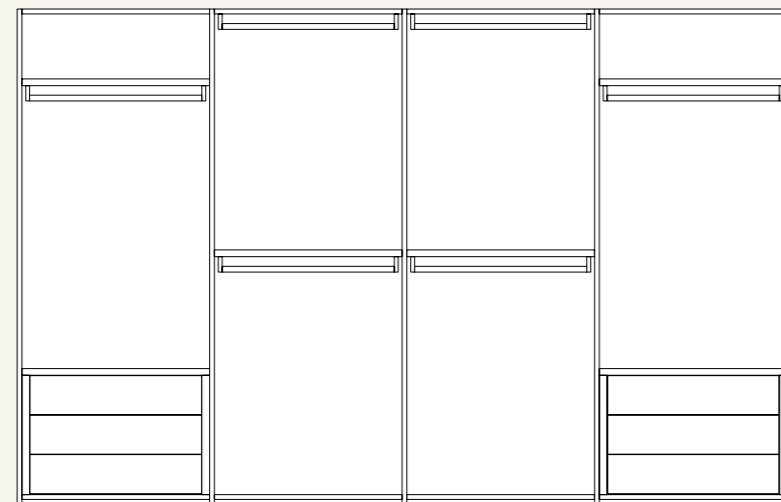

Composizione/Composition

Wardrobe 17

Suggestions

Letti e Gruppi, collezione Notte, Night 14

Elementi/Elements

- Armadio battente con anta Noto
/Hinged wardrobe with Noto door