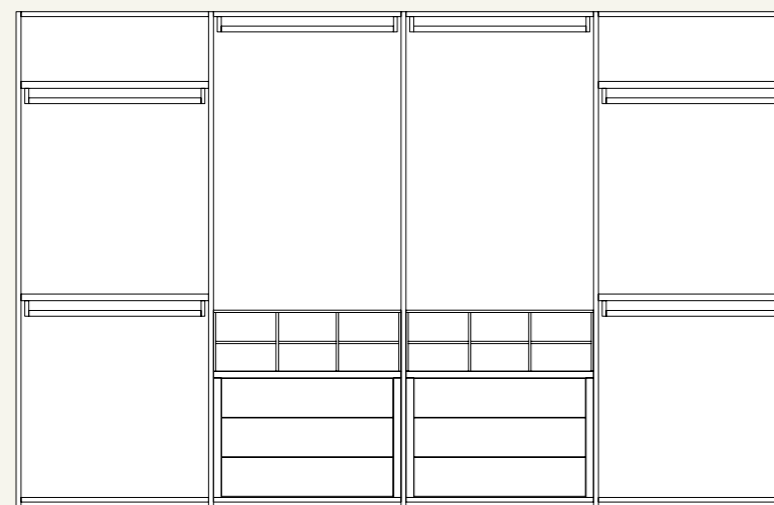

Composizione/Composition

Wardrobe 18

Suggestions

Letti e Gruppi, collezione Notte, Night 37

Elementi/Elements

- Armadio battente con anta Noto Vertical
/Hinged wardrobe with Noto Vertical door