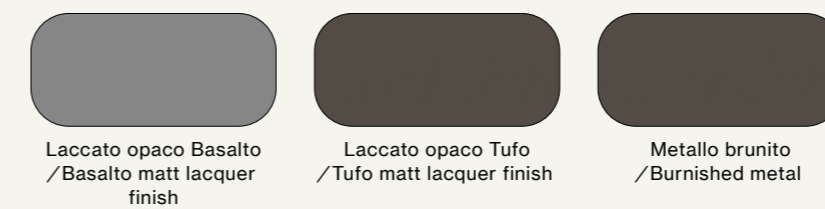

- Gruppo Neck/Neck drawer units

Finiture/Finishes:

Finiture/Finishes:

Armadio scorrevole con anta Gola 1200. Interno in Cotto, ante e maniglia Gola in melaminico Tortora.

Sliding wardrobe with Gola 1200 doors. Internal structure in Cotto finish, doors and Gola handles in Tortora melamine finish.