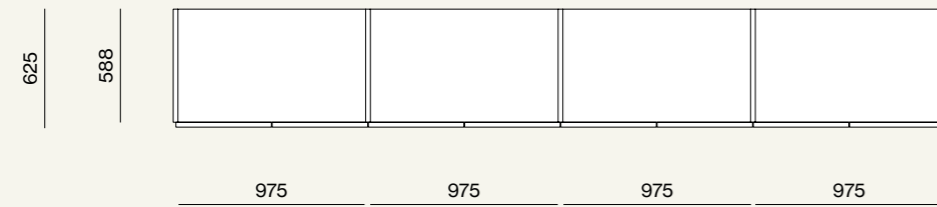

Composizione/Composition

Wardrobe 17

Suggestions

Letti e Gruppi, collezione Notte, Night 14

Elementi/Elements

- Armadio battente con anta Noto
/Hinged wardrobe with Noto door