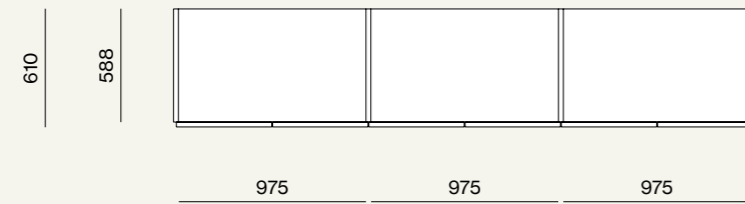

Composizione/Composition

Wardrobe 14

Suggestions

Letti e Gruppi, collezione Notte, Night 27

Elementi/Elements

- Armadio battente con anta Aries
/Hinged wardrobe with Aries doors