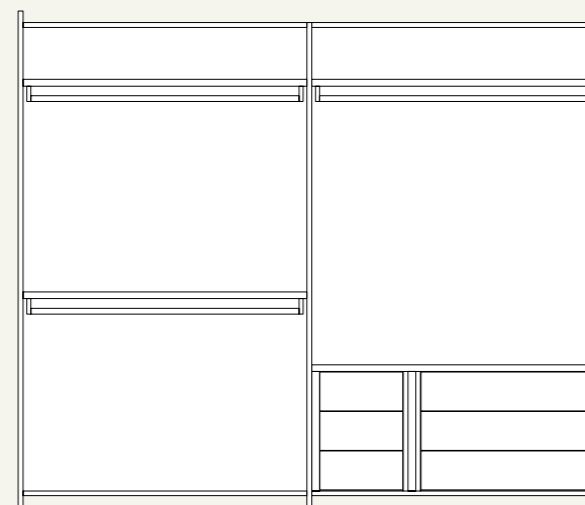

Composizione/Composition

Wardrobe 37

Suggestions

Letti e Gruppi, collezione Notte, Night 23

Elementi/Elements

- Armadio scorrevole complanare Gola 1200
/ Sliding coplanar wardrobe with Gola 1200 doors

Finiture/Finishes:

Cotone
/Cotone finish

Laccato opaco Piombo
/Piombo matt lacquer
finish

374

Elementi/Elements

- Letto Larissa con giroletto Alfa e piede Tondo
/Larissa bed with Alfa bed frame and Tondo leg

- Gruppo Lovi/Lovi drawer units