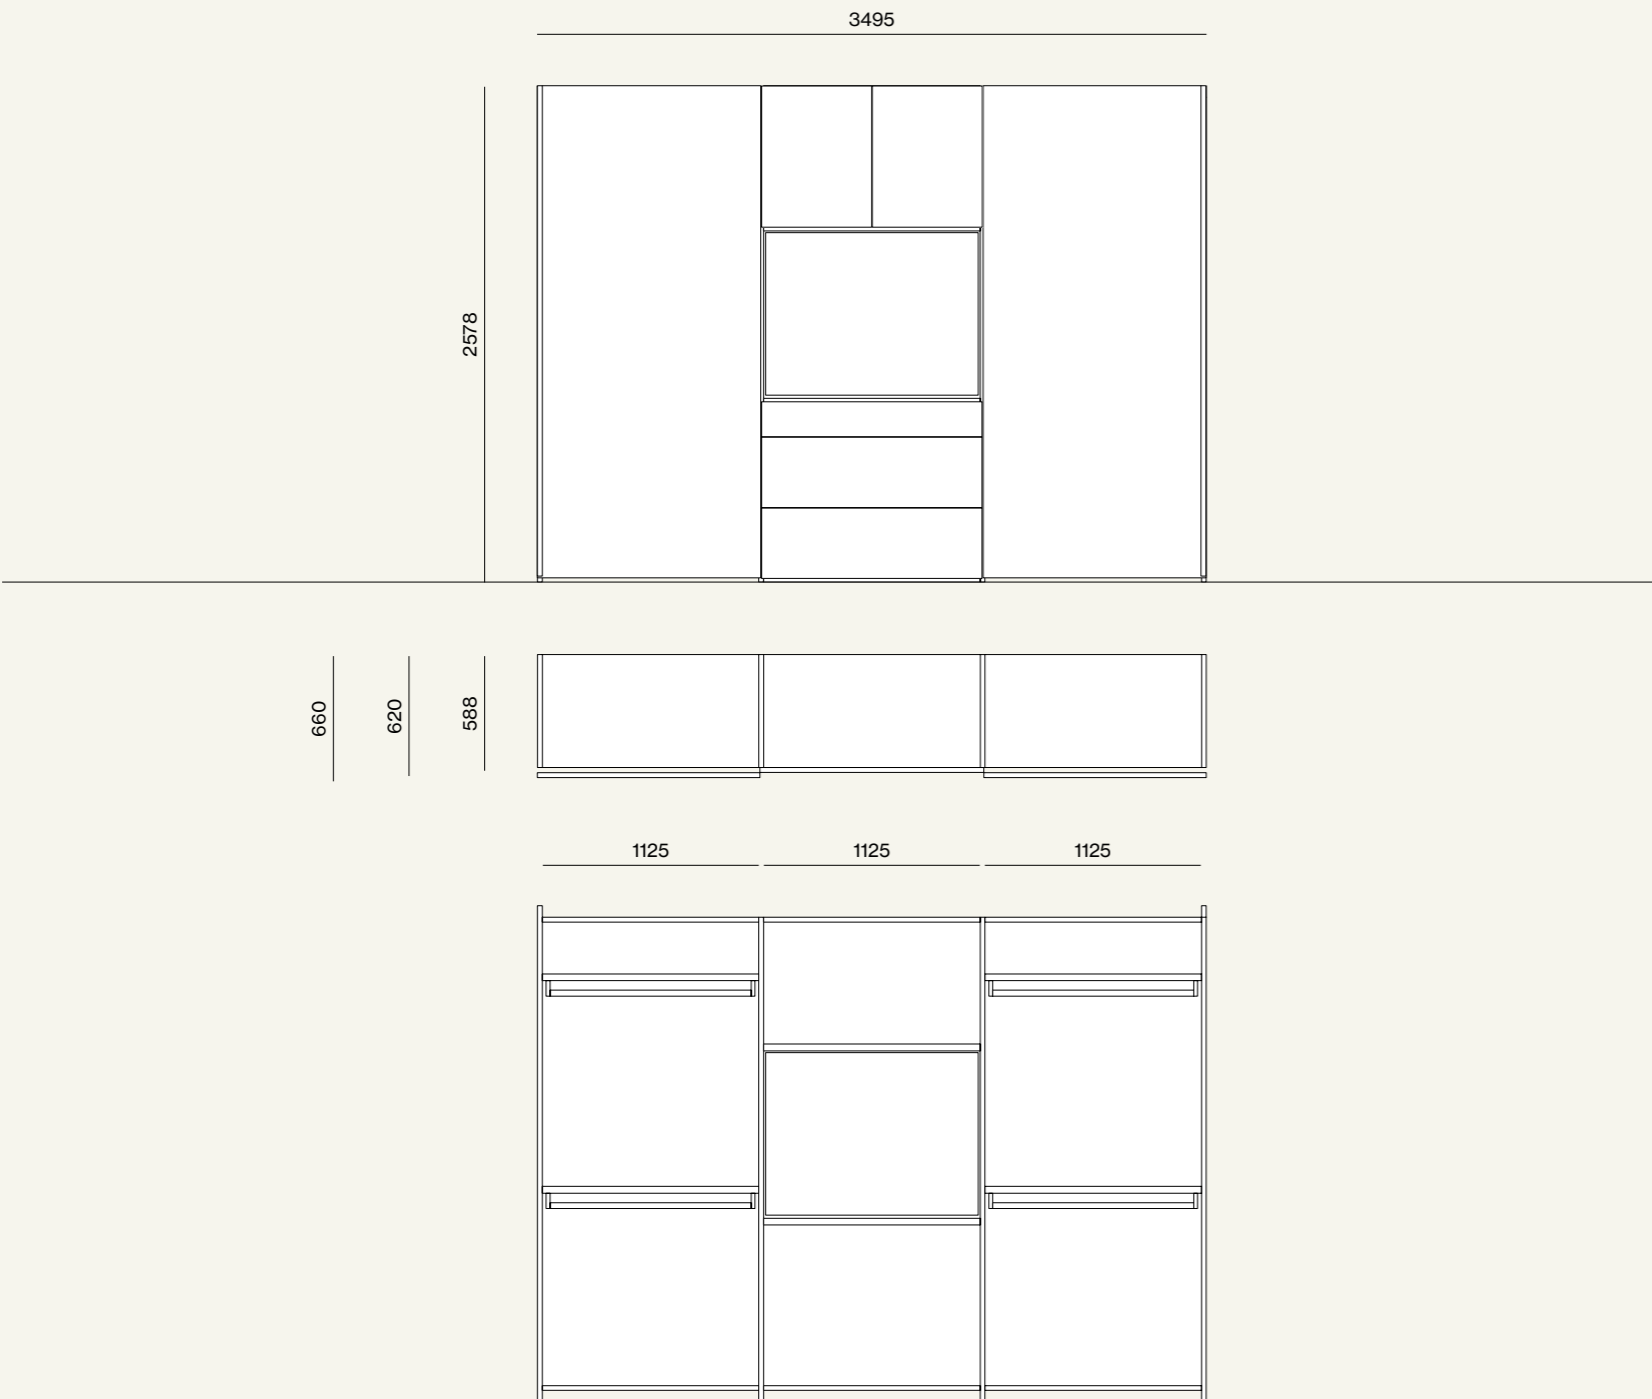

Composizione/Composition

Wardrobe 25

Suggestions

Letti e Gruppi, collezione Notte, Night 25

Elementi/Elements

- Armadio scorrevole/battente con ante Visual e Gola
/Sliding-hinged wardrobe with Visual and Gola doors