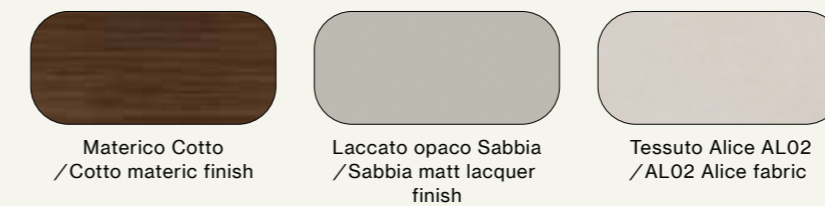

Finiture/Finishes:

Finiture/Finishes: