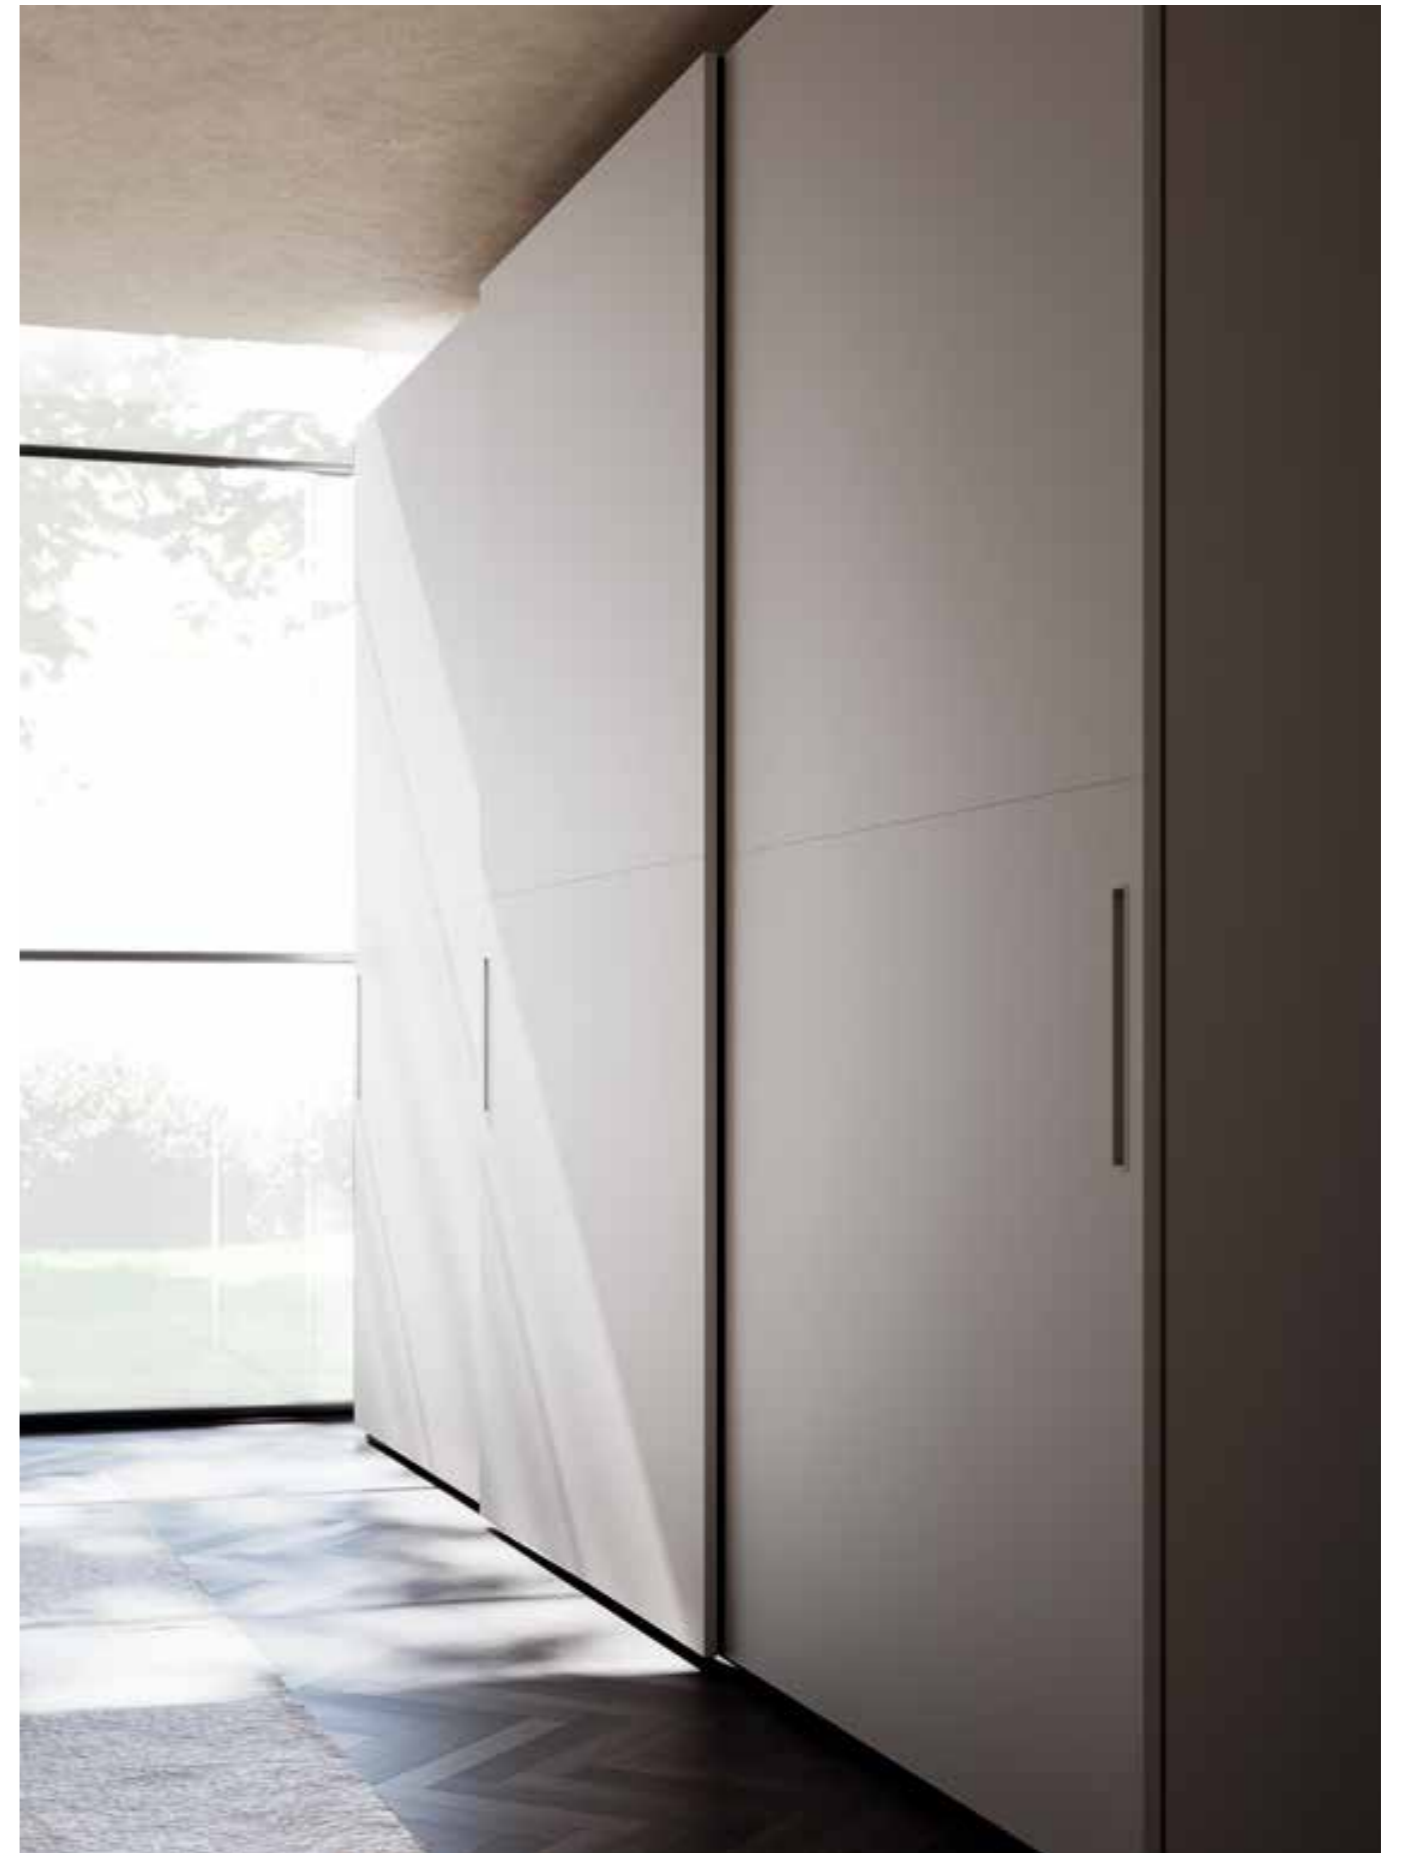

Wardrobe

36

Dettaglio maniglia anta Split.  
/Detail of Split door handle.

Colonna armadio attrezzata con tubo appendi abiti, ripiano, cassettera interna con maniglia Luna e luci Led verticali. Colonna armadio attrezzata con tubi appendi abiti, ripiano e luci Led verticali.  
 /Wardrobe equipped with hanger tube, shelf, drawer pack with Luna handle and vertical Led lights. Wardrobe equipped with hanger tubes, shelf and vertical Led lights.