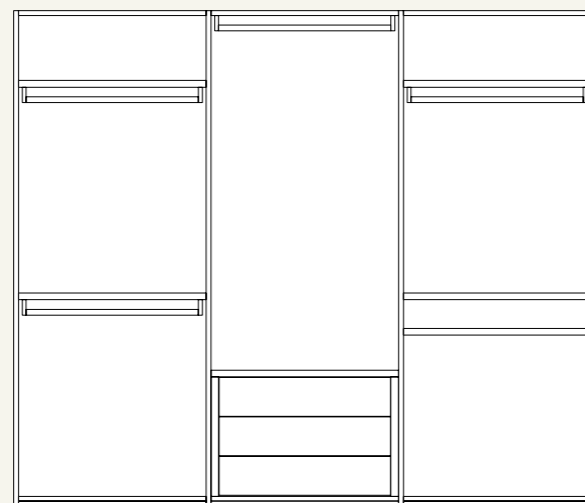

Composizione/Composition

Wardrobe 22

Suggestions

Letti e Gruppi, collezione Notte, Night 13

Elementi/Elements

- Armadio battente con anta Split
/Hinged wardrobe with Split door