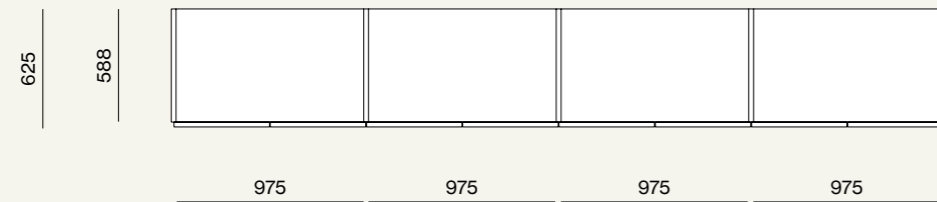

Composizione/Composition

Wardrobe 19

Suggestions

Letti e Gruppi, collezione Notte, Night 04

Elementi/Elements

- Armadio battente con anta Noto Vertical/
Hinged wardrobe with Noto Vertical doors