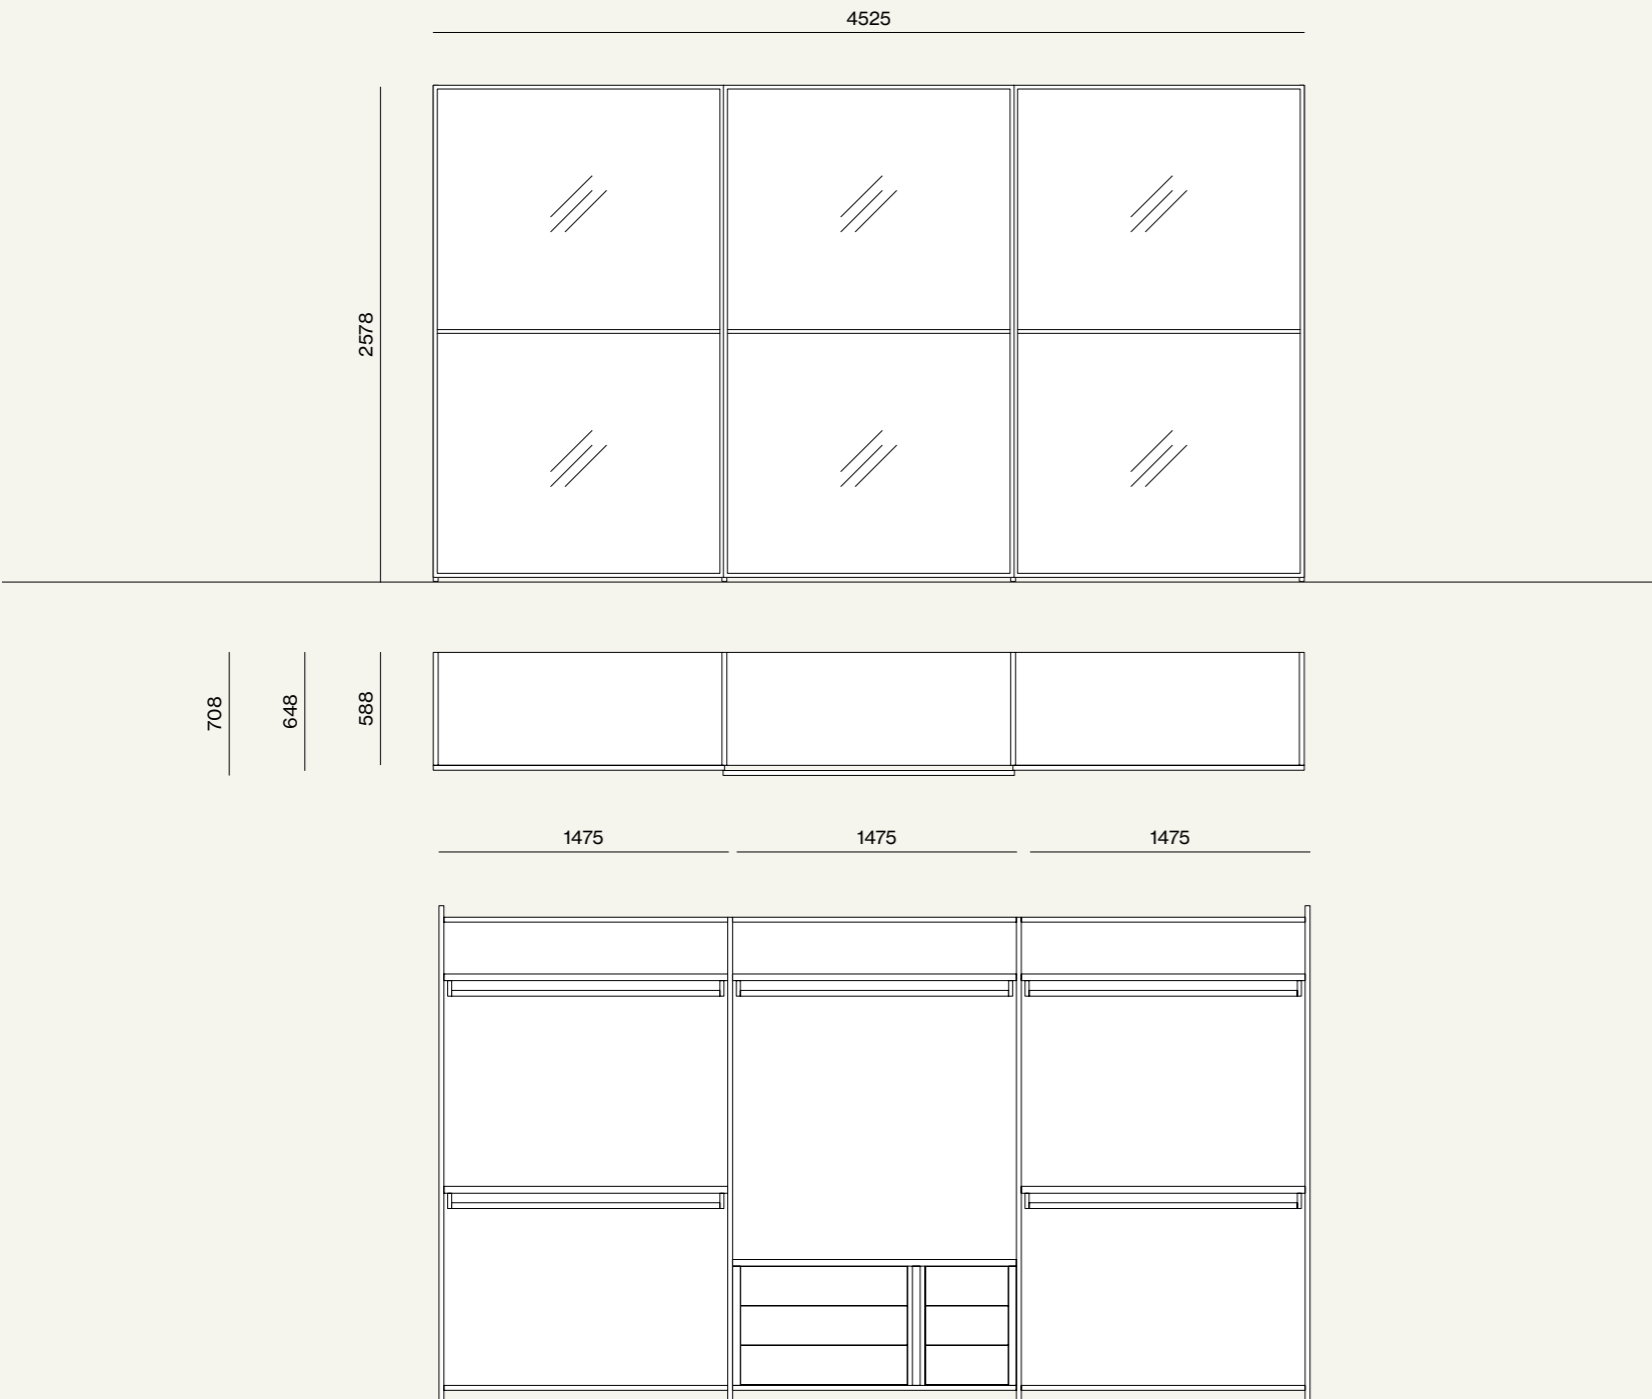

Composizione/Composition

Wardrobe 31

Suggestions

Letti e Gruppi, collezione Notte, Night 08

Elementi/Elements

- Armadio scorrevole con anta Frame
/Sliding wardrobe with Frame door