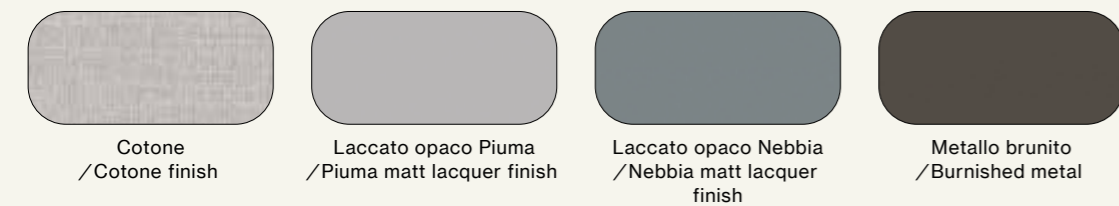

Finiture/Finishes:

080

Elementi/Elements

- Sistema letto Giako con giroletto Tau
/Giako bed system with Tau ring bed

- Gruppo Compongo/Compongo drawer units
- Specchio Soul/Soul mirror