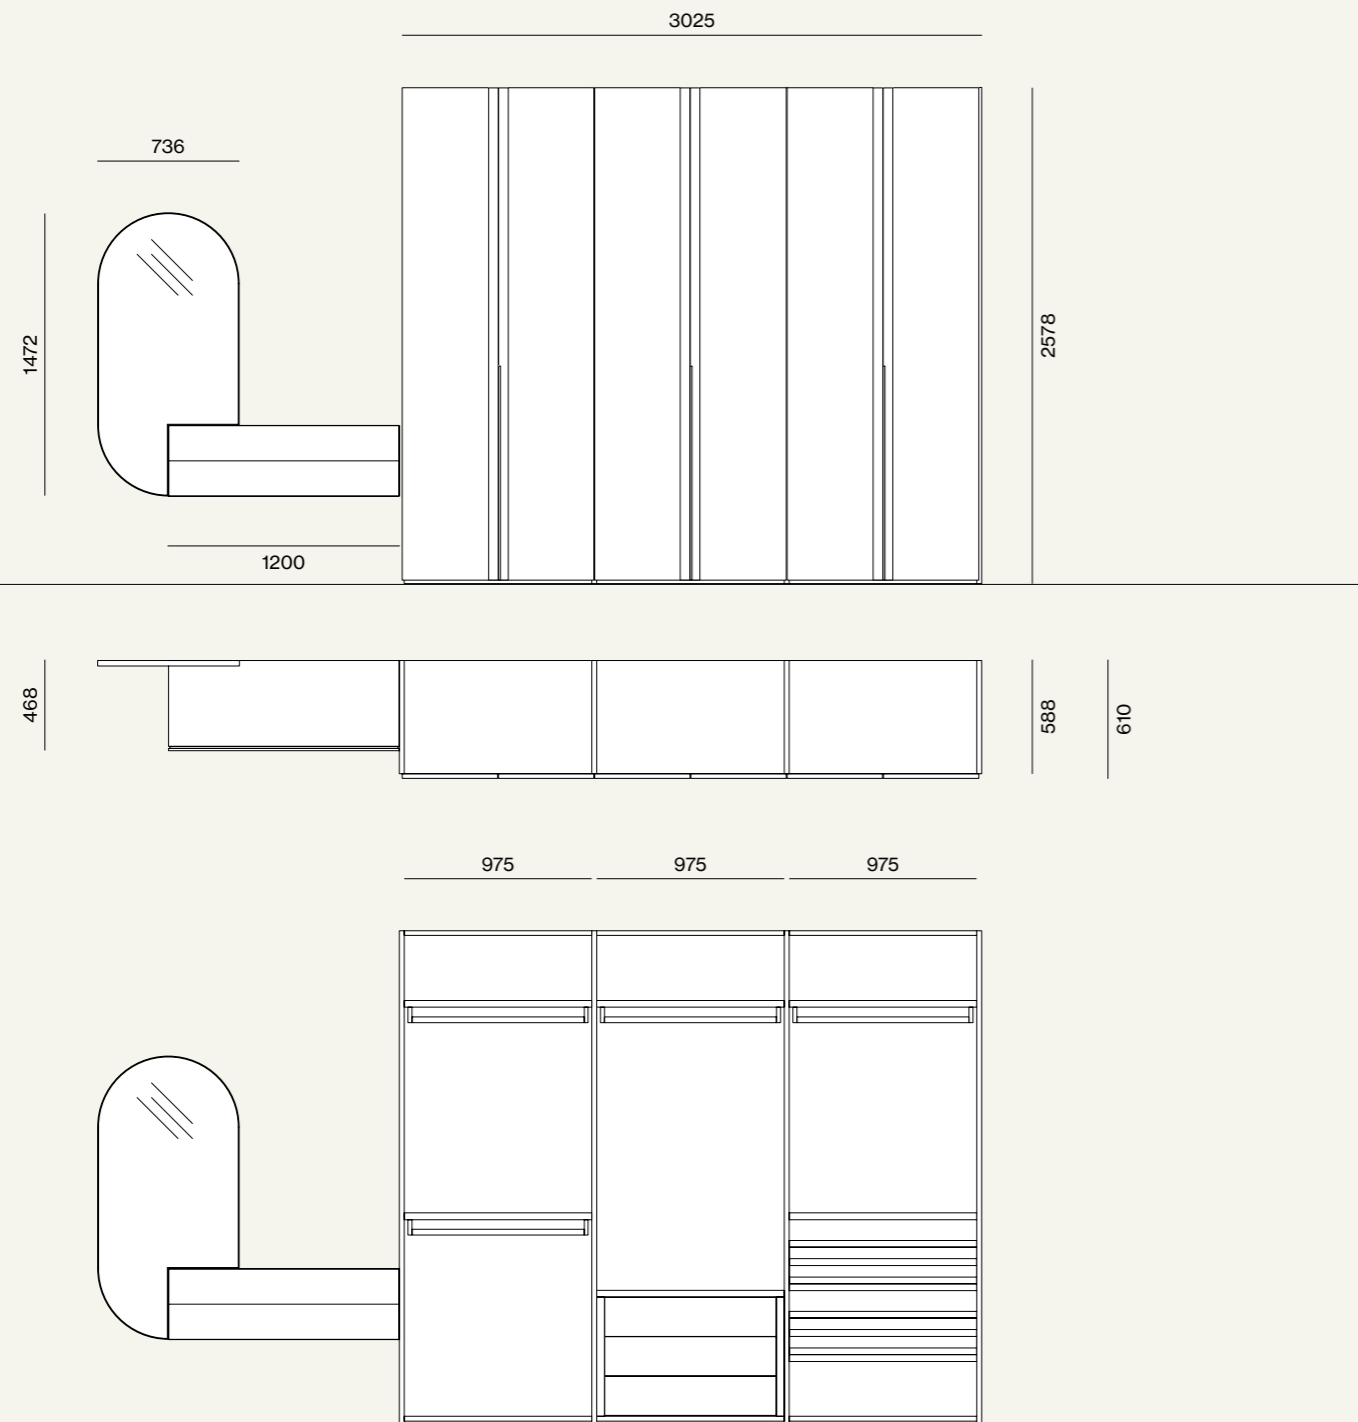

Composizione/Composition

Wardrobe 02

Suggestions

Letti e Gruppi, collezione Notte, Night 09

Elementi/Elements

- Armadio battente con anta Saponetta / Hinged wardrobe with Saponetta doors
- Pensile con cassetti Compongo / Compongo wall unit with drawers

- Specchio Soul / Soul mirror