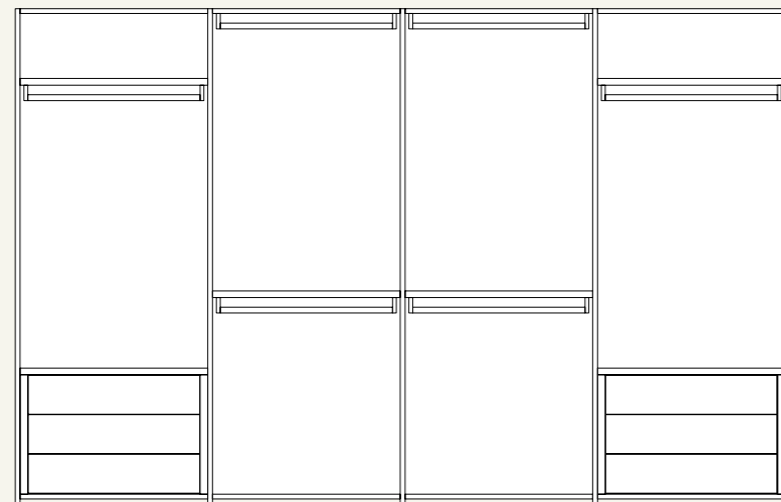

Composizione/Composition

Wardrobe 19

Suggestions

Letti e Gruppi, collezione Notte, Night 04

Elementi/Elements

- Armadio battente con anta Noto Vertical/
Hinged wardrobe with Noto Vertical doors