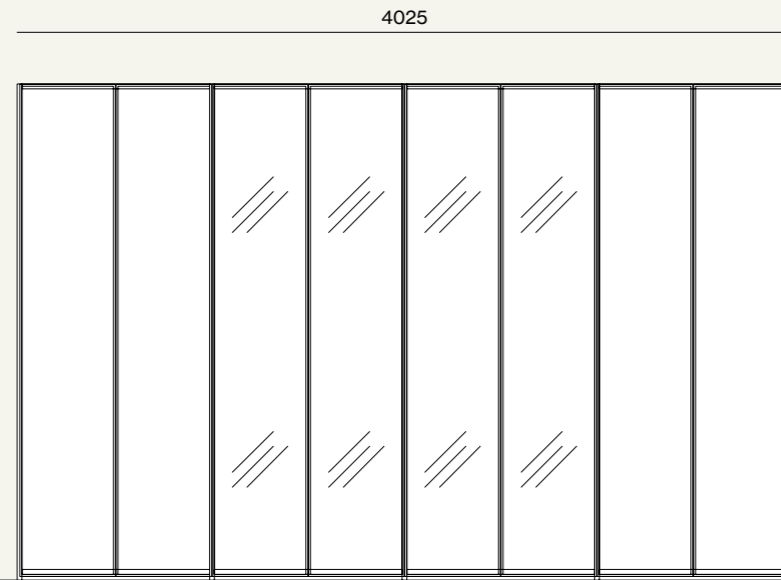

Composizione/Composition

Wardrobe 17

Suggestions

Letti e Gruppi, collezione Notte, Night 14

Elementi/Elements

- Armadio battente con anta Noto
/Hinged wardrobe with Noto door