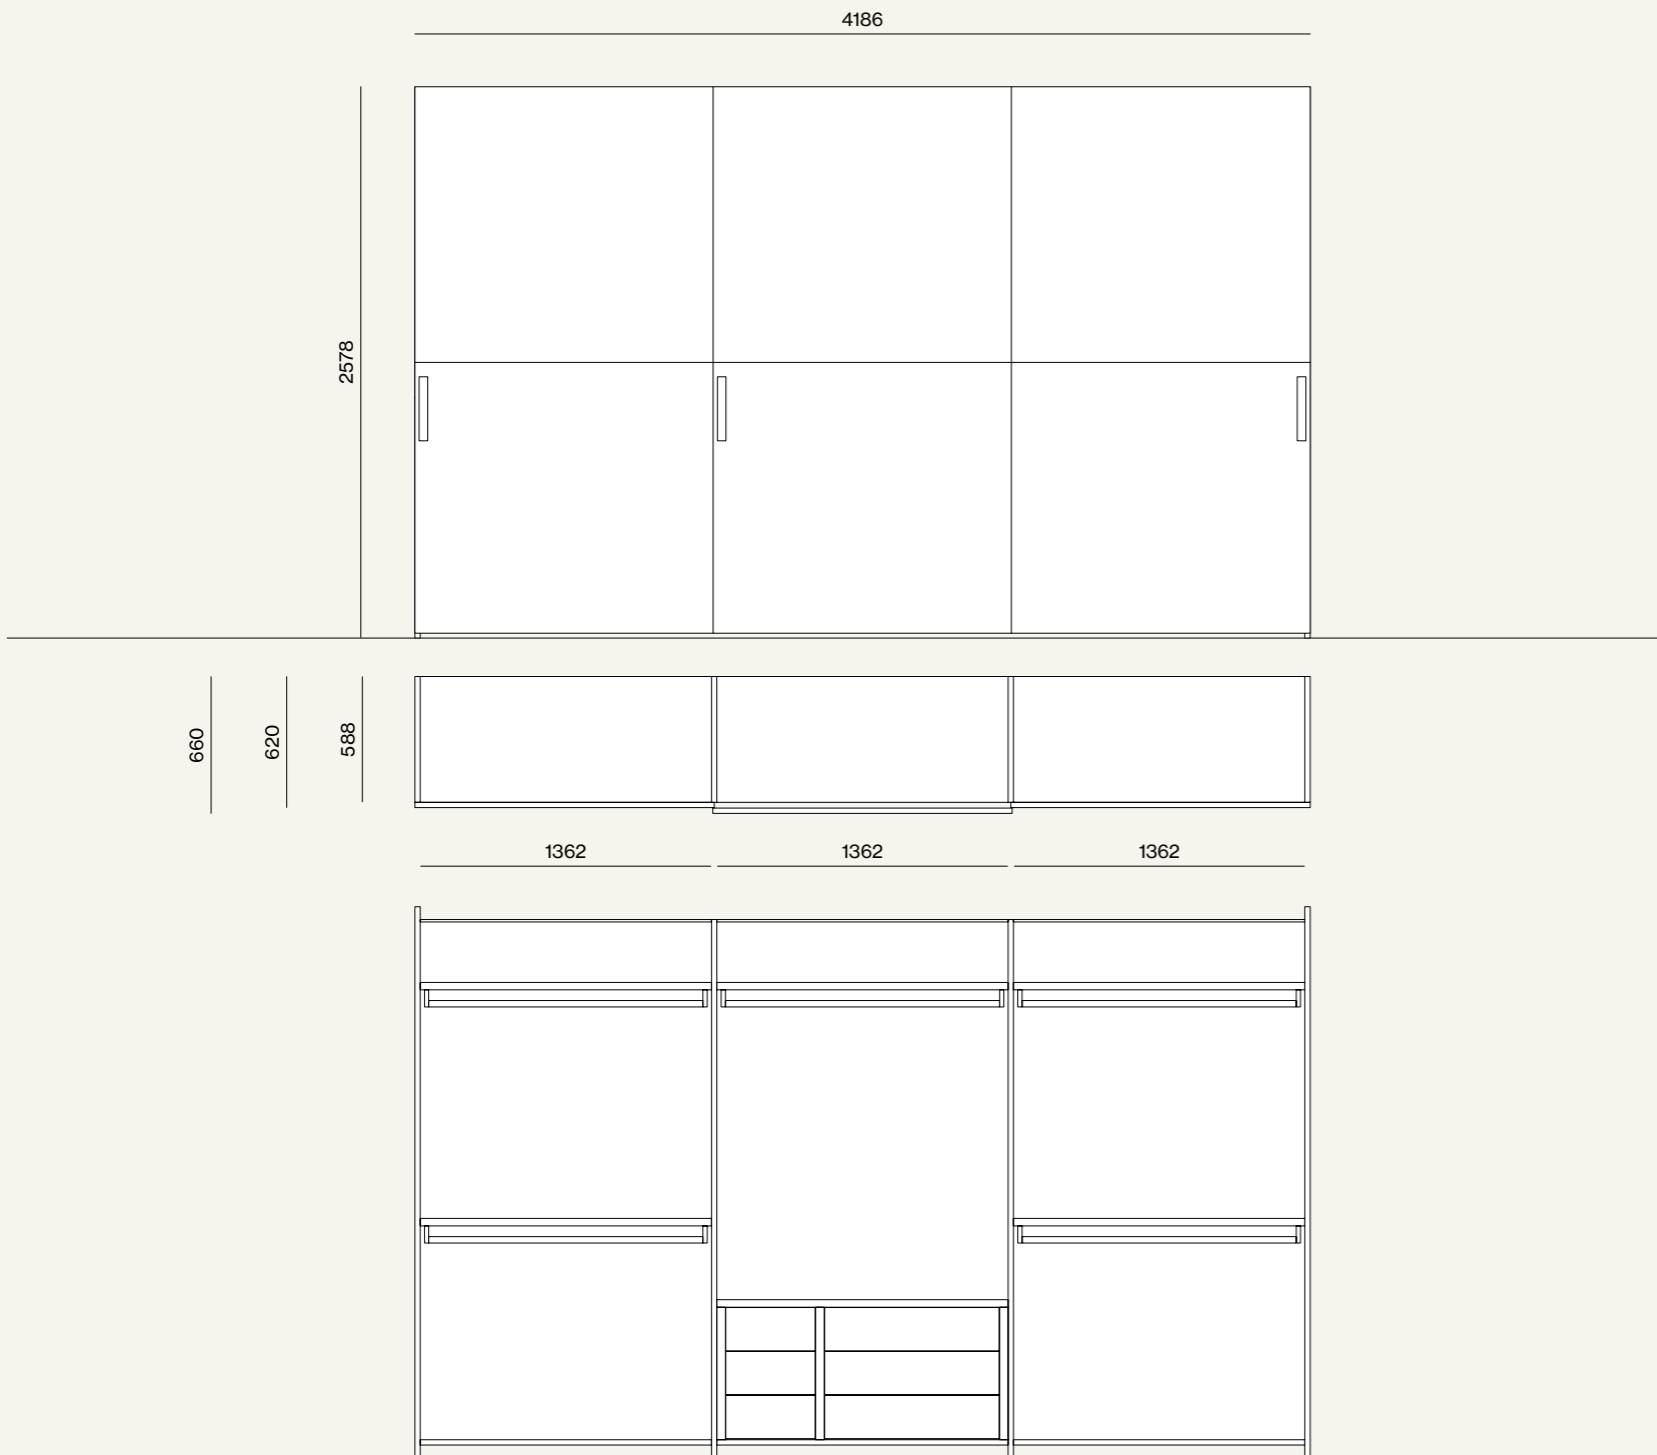

Composizione/Composition

Wardrobe 36

Suggestions

Letti e Gruppi, collezione Notte, Night 15

Elementi/Elements

- Armadio scorrevole con anta Split
/Sliding wardrobe with Split doors