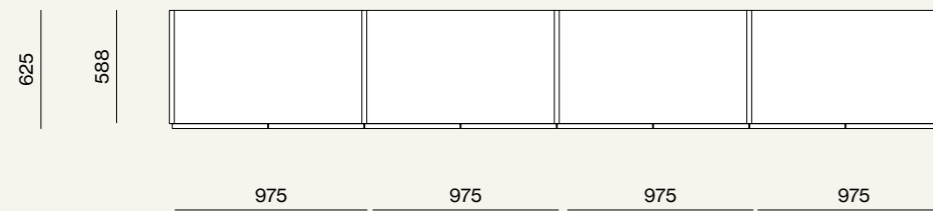

Composizione/Composition

Wardrobe 18

Suggestions

Letti e Gruppi, collezione Notte, Night 37

Elementi/Elements

- Armadio battente con anta Noto Vertical
/Hinged wardrobe with Noto Vertical door