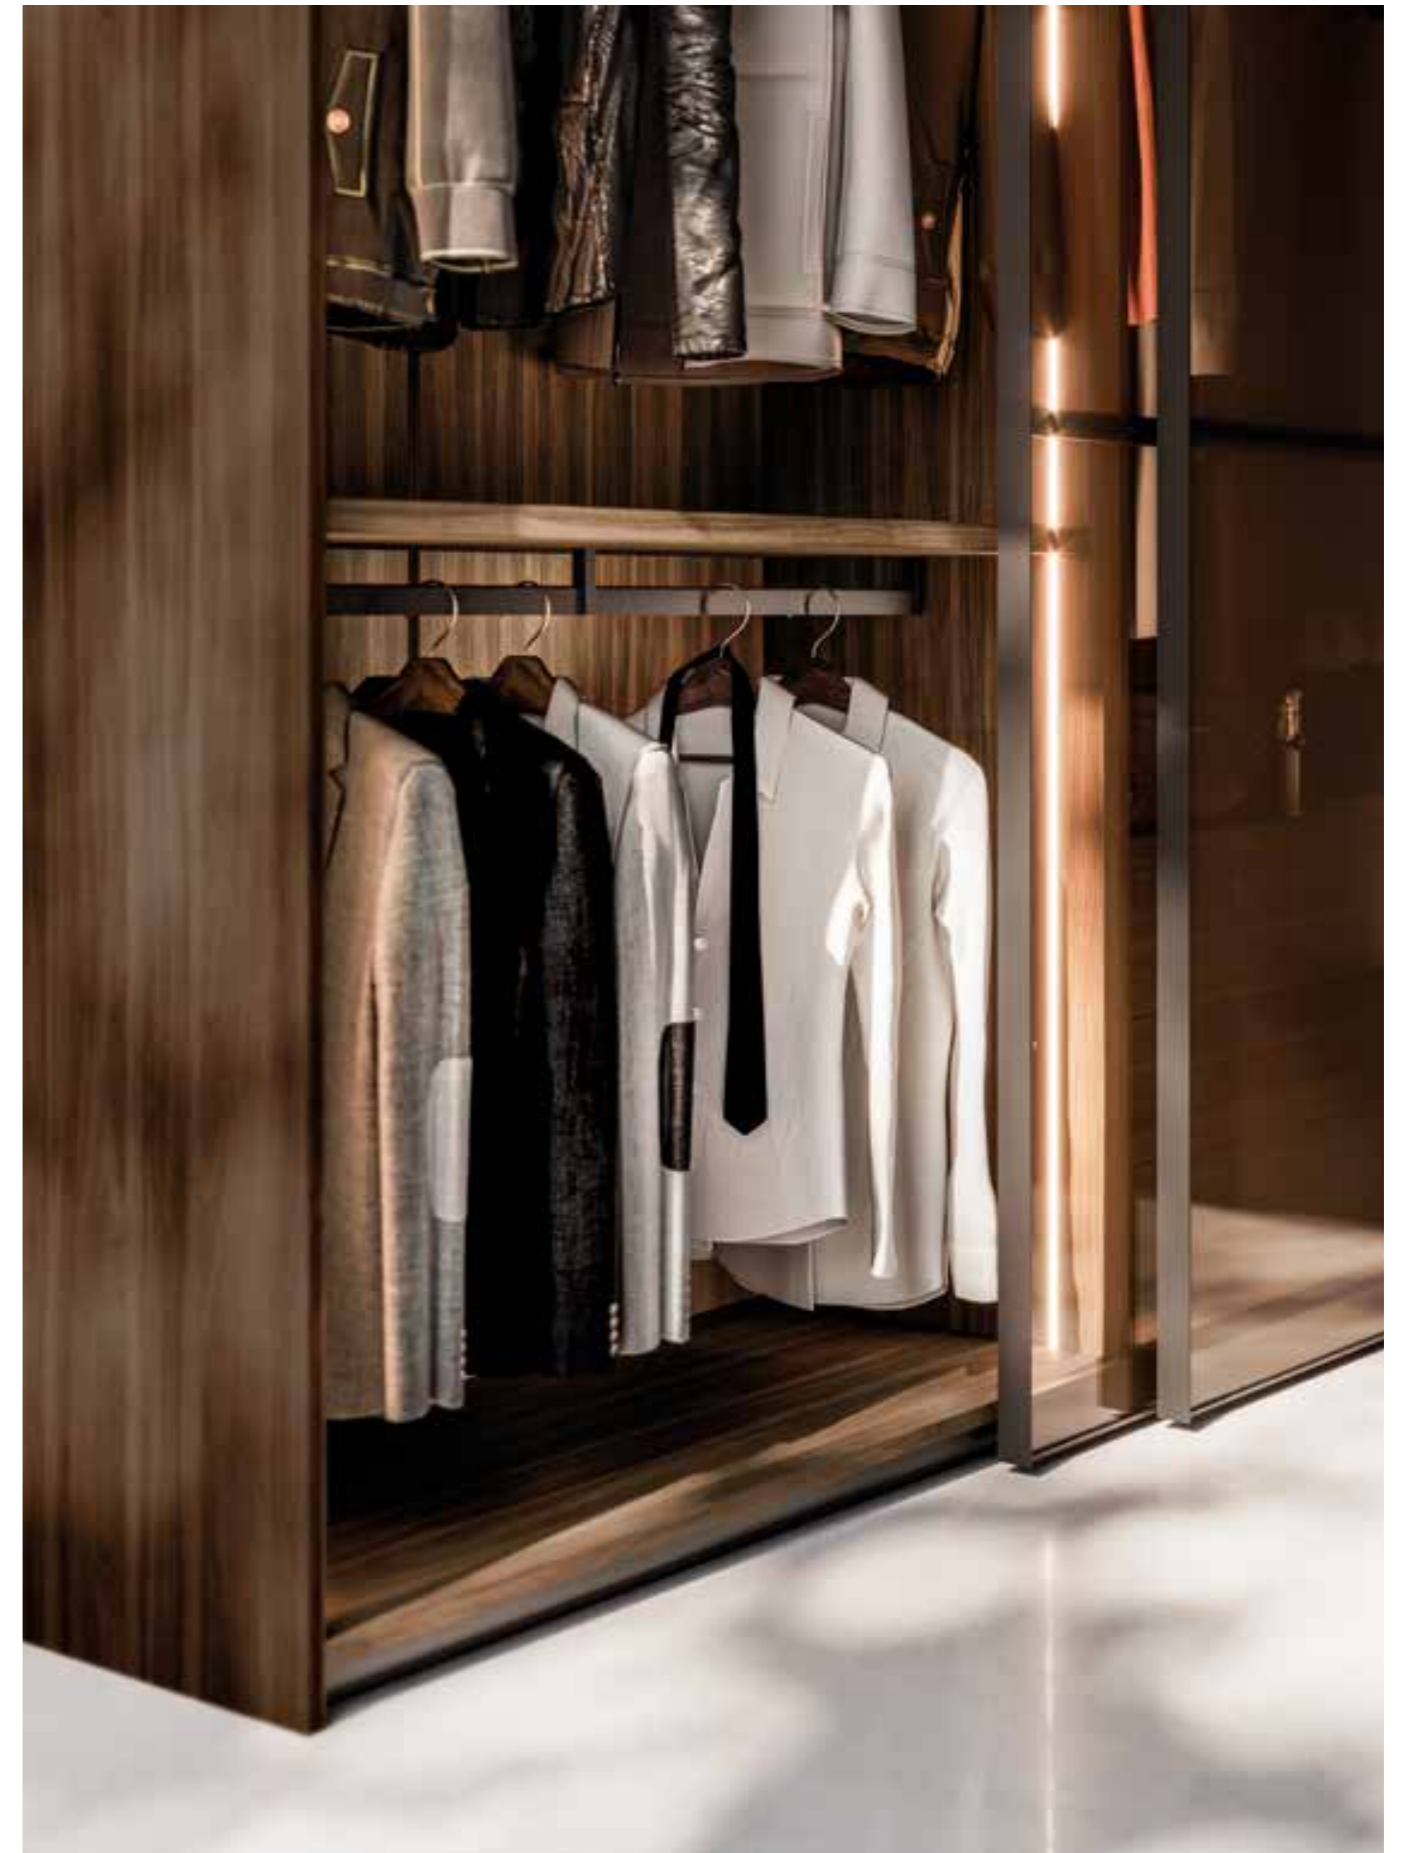

Sliding wardrobe with Frame doors. Internal structure in Cotto finish, Frame doors in bronzed glass and burnished metal.

Wardrobe

31

Colonna armadio attrezzata con ripiano, tubo appendiabiti, cassettera interna con maniglia Luna e illuminazione verticale Led.  
/Wardrobe equipped with shelf, hanger tube, drawer pack with Luna handle and vertical Led light.