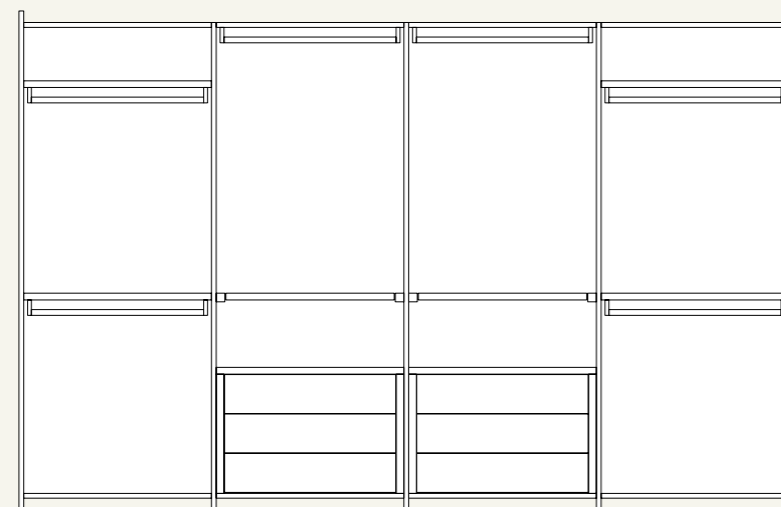

Composizione/Composition

Wardrobe 23

Suggestions

Letti e Gruppi, collezione Notte, Night 31

Elementi/Elements

- Armadio scorrevole con anta Liscia e maniglia dedicata
- / Sliding wardrobe with Liscia door and dedicated handle