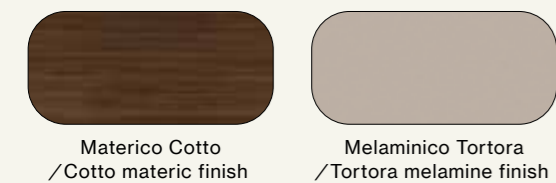

Finiture/Finishes: