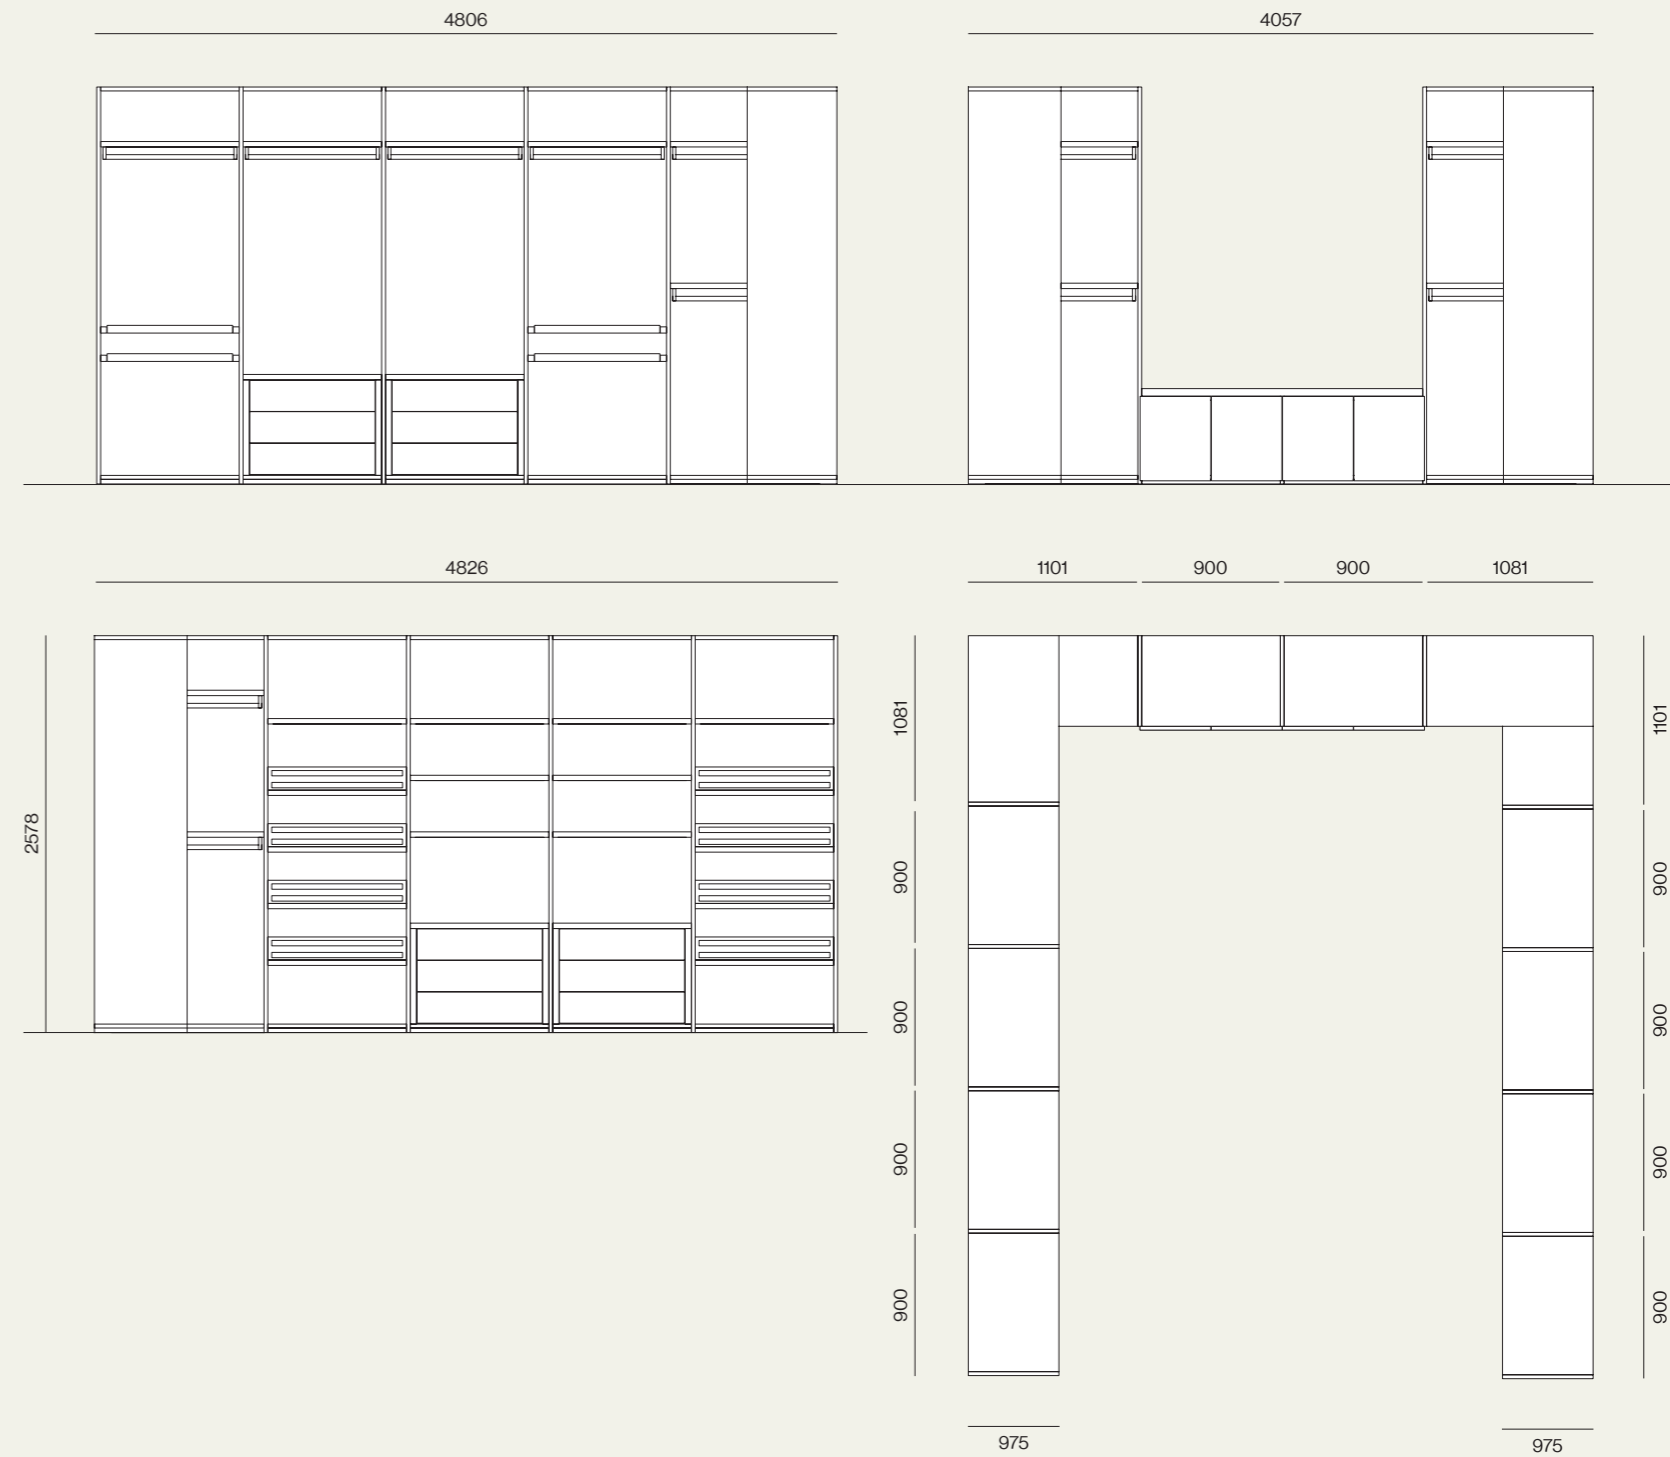

Elementi/Elements

- Cabina armadio/Walk-in closet