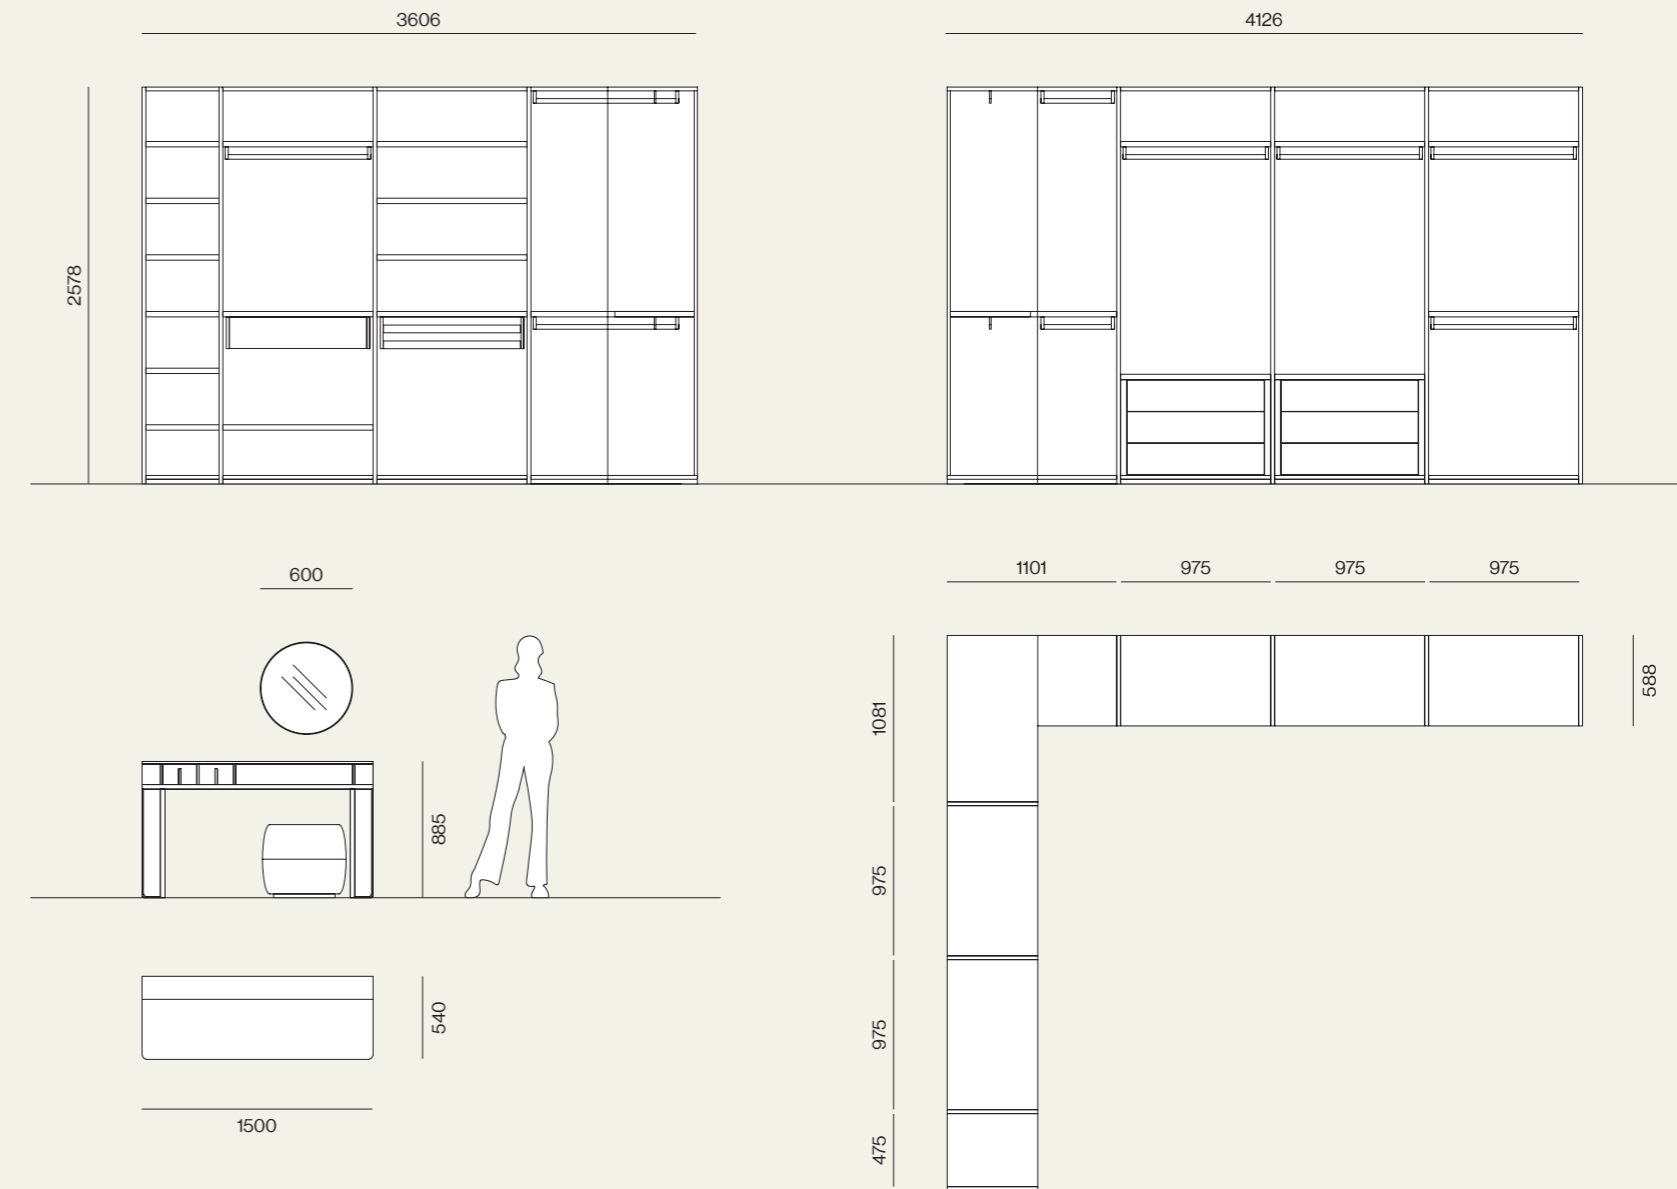

Cassettiera sospesa sotto ripiano con maniglia Gola, vassoio estraibile e portapantaloni.
/Hanging drawer unit with Gola handle, Pull-out tray and trouser rack.

Finiture/Finishes: