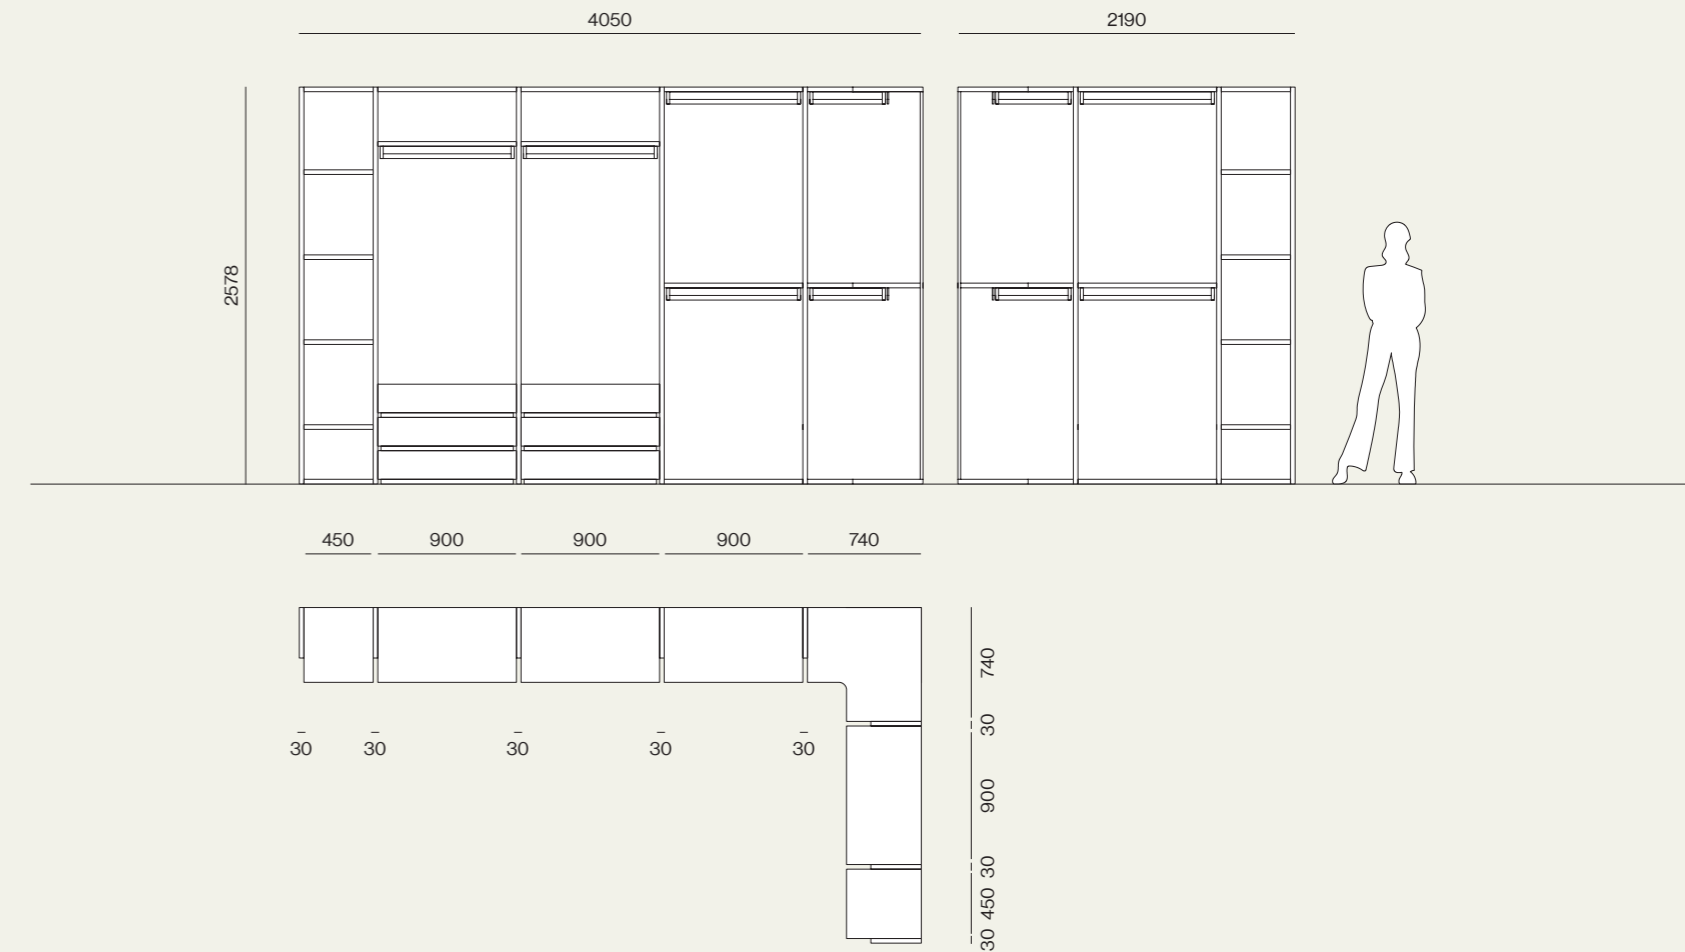

Ripiani Flexi con tubo appendiabiti e cassettiere Lego.
/Flexi shelves with hanger tubes and Lego drawer units.

Composizione/Composition

Elementi/Elements

- Cabina Flexi/Flexi walk-in closet

Finiture/Finishes: