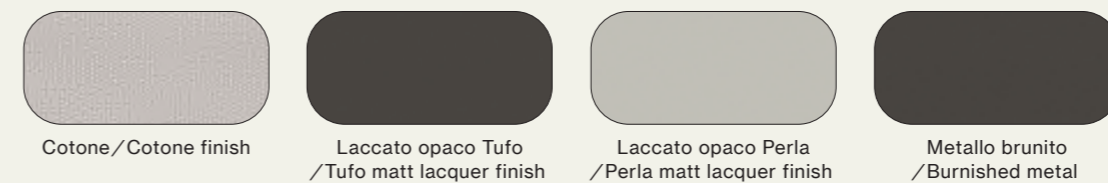

Finiture/Finishes: