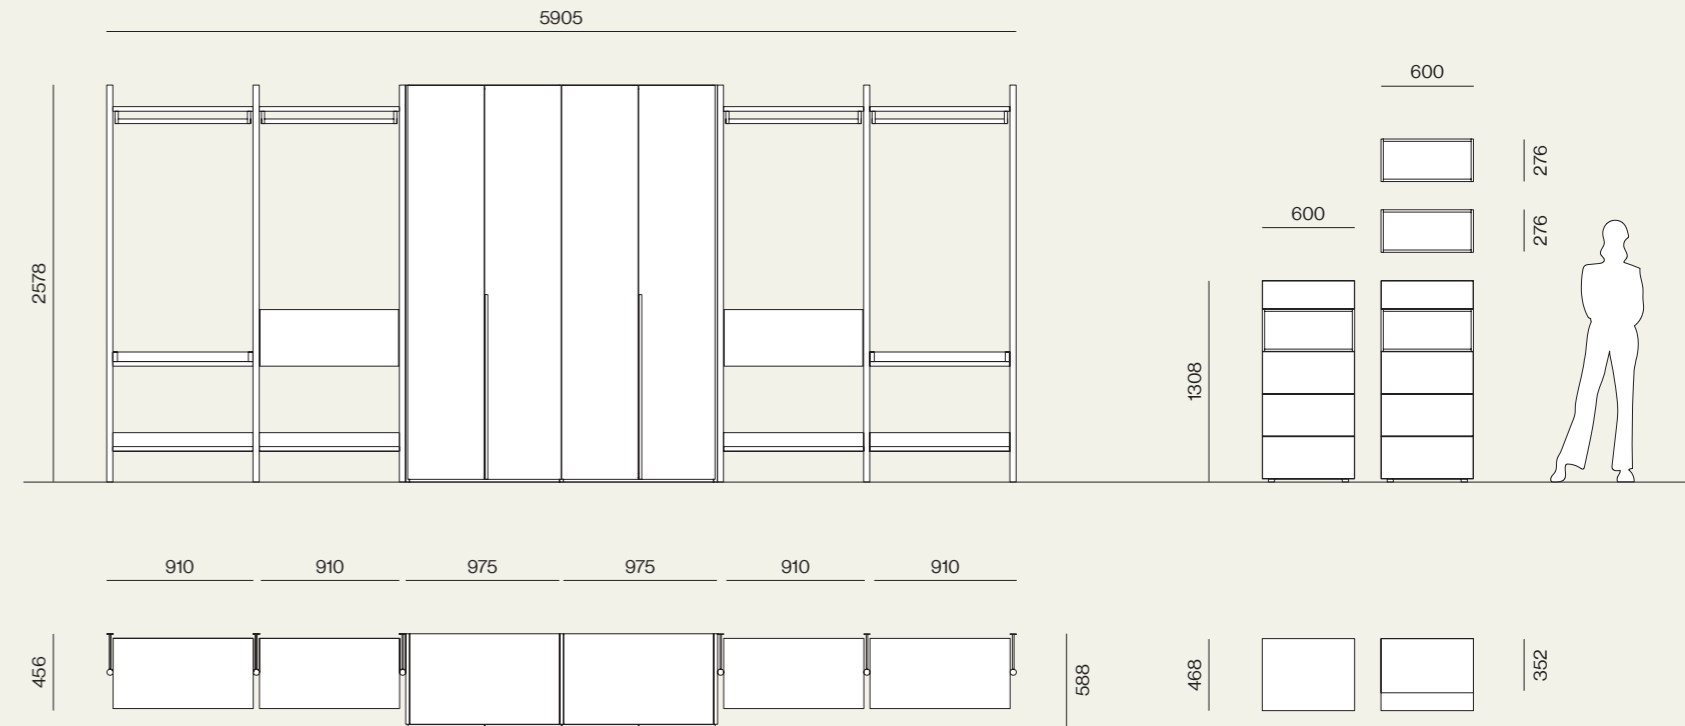

Armadio attrezzato con cassettiere sospesa e maniglia Gola, ripiano con tubo appendi abiti. Cabina Palko con ripiani, cassettiere e ripiani porta scarpe./Wardrobe equipped with drawer unit and Gola handle, shelf with hanger tube. Palko walk-in closet with shelves, drawer units and shoe shelves.

Elementi/Elements

- Cabina Palko/Palko walk-in closet
- Armadio battente con anta Gola 1200 /Hinged wardrobe with Gola 1200 doors

- Elementi con cassetti Compongo + Grafic /Compongo + Grafic drawer units