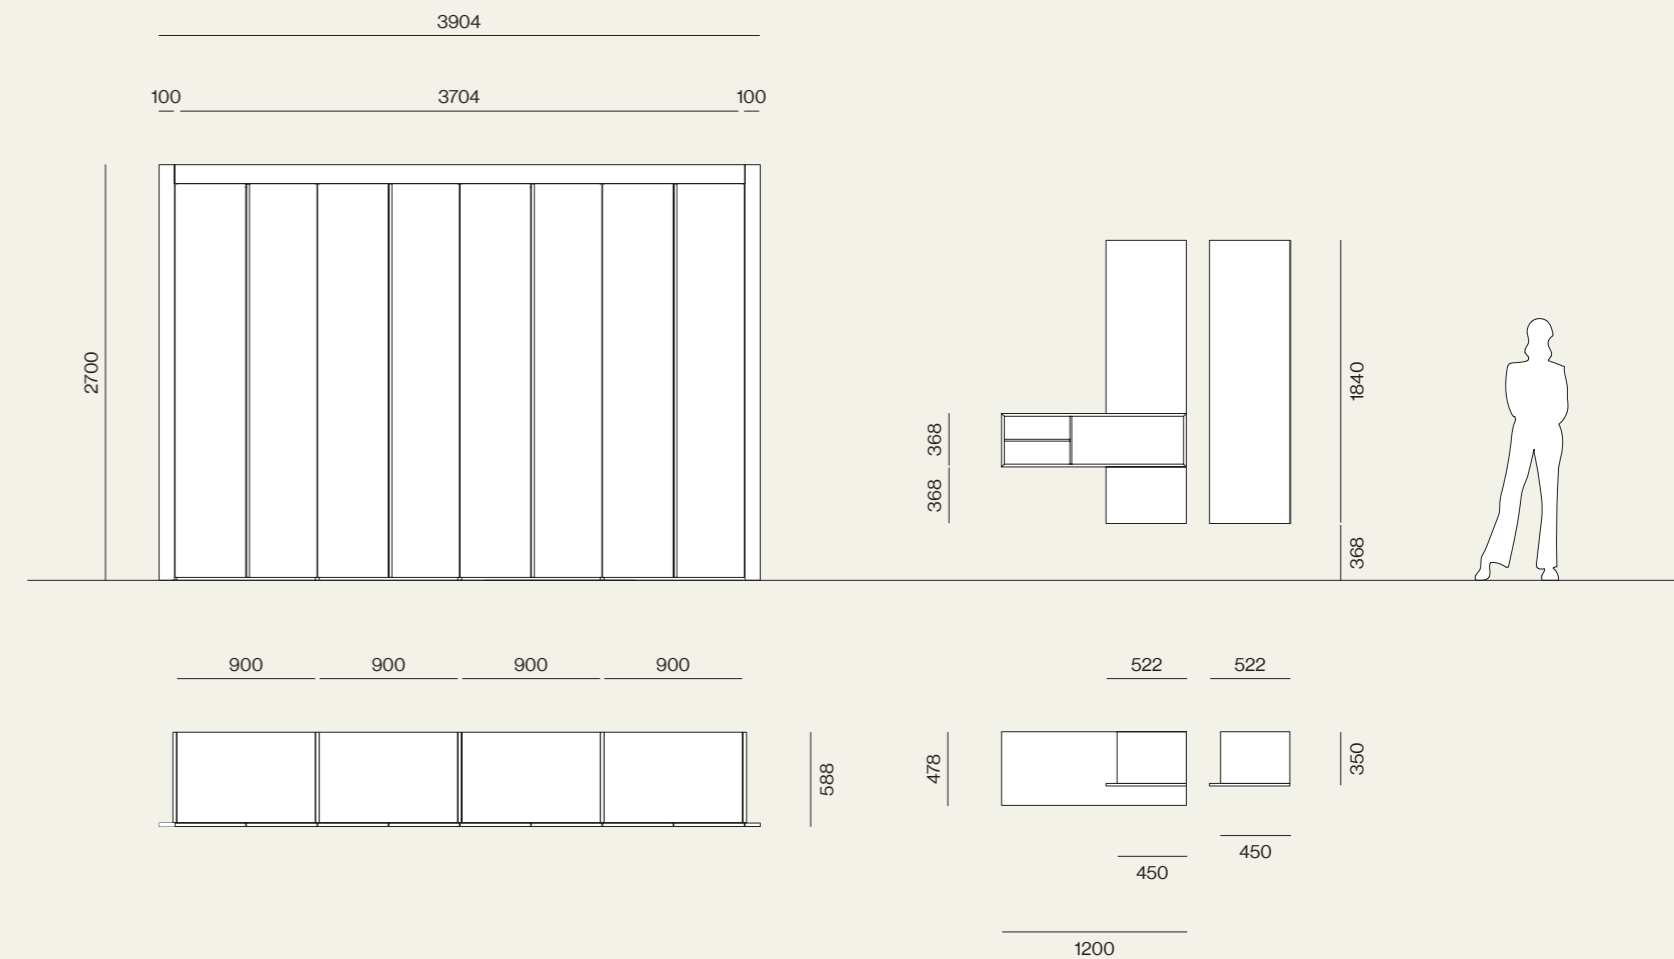

Elementi/Elements

- Armadio battente con anta Gola con fasce di tamponamento/Hinged wardrobe with Gola door and side and top filler

- Elementi Sipario/Sipario elements
- Elemento Strema/Strema element