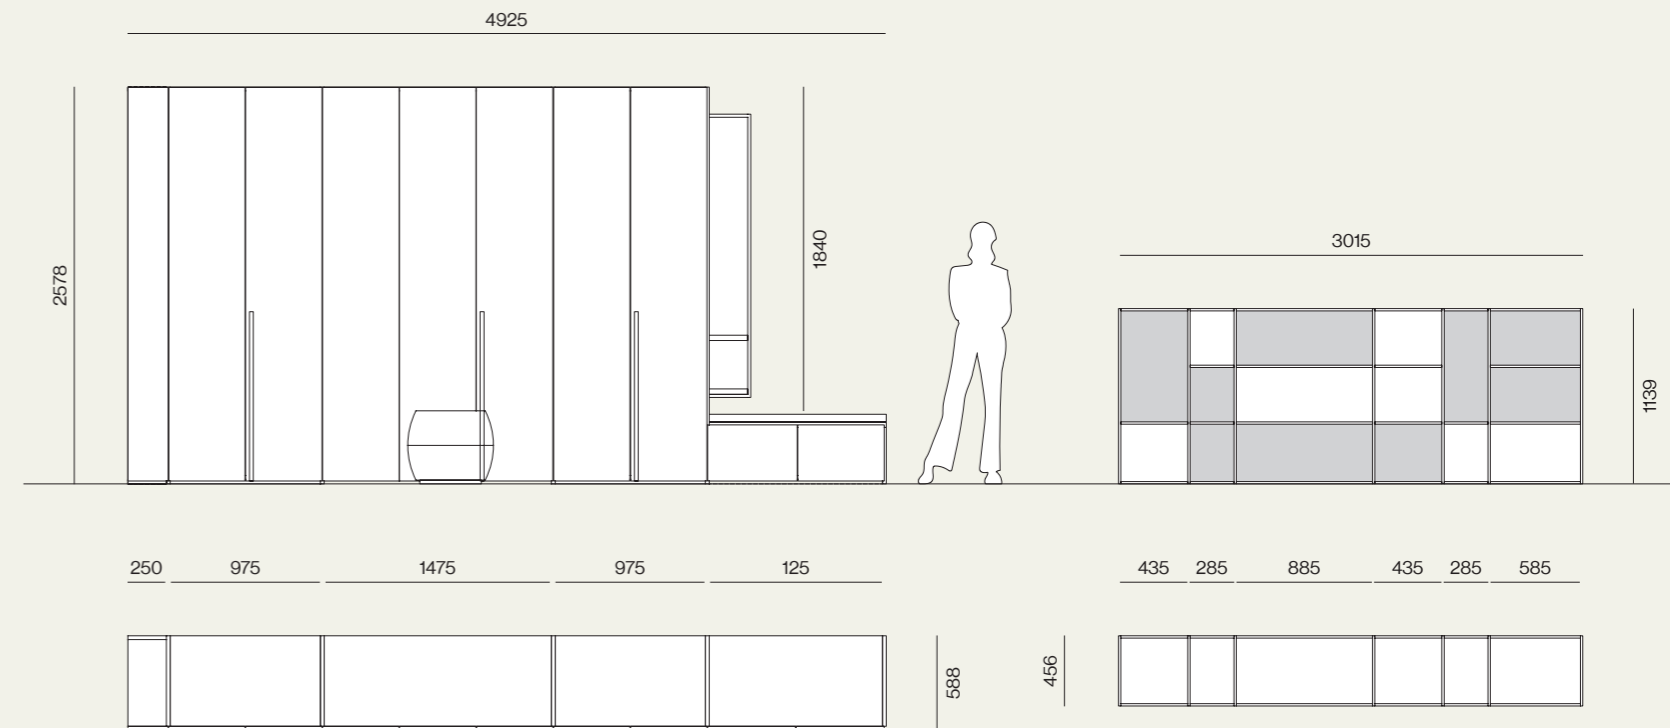

Elemento Home-Office con ante a pacchetto e battente, attrezzato con ripiani, scrittoio e pouf.
Terminale Ambrogio con appendiabiti e ripiani./Home-Office element with hinged and side folding doors, equipped with shelves,
desk and pouf.Ambrogio end unit with hanger and shelves.

Composizione/Composition

Walk-in closet 10

Elementi/Elements

- Armadio battente con anta Liscia e maniglia L19
/Hinged wardrobe with Liscia door and L19 handle